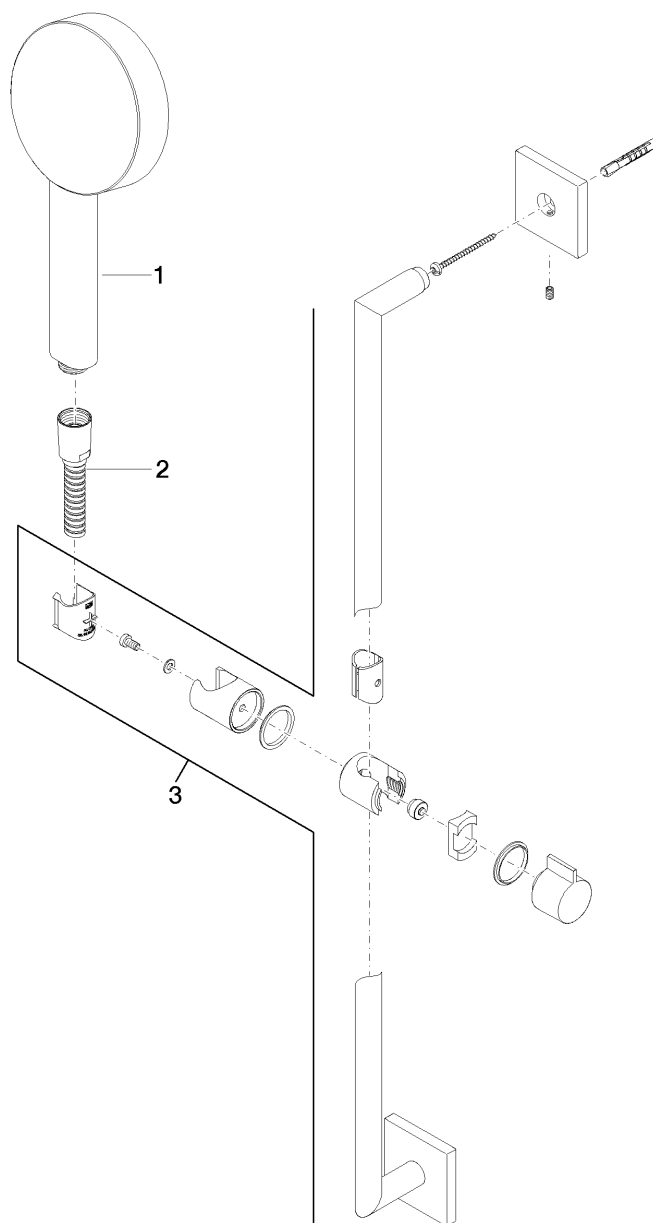

Product specifications

- 10 7/8" projection
 - Hand shower with three spray patterns (regular, soft and massage spray) with descaling system
 - Flange 2 3/8 x 2 3/8"
 - 3/8" x 1/2" x 68 7/8" shower hose with rotating hose connector
 - 35° x 1/2" x 1/2" angle
 - Center to center 31 1/2"
 - Slide bar
 - Water flow rate limited to max. 2 gpm
- For combination with 28 450 980-FF and 28 451 980-FF

Surfaces

- chrome 26403980-00
- matt platinum 26403980-06

Accessories required

- Rough; 35085970

Exploded assembly drawing

Order quantity

No.	Article number	Name	Installation quantity
1	28011979ff	shower	1
2	28322970ff	hose	1
3	26701980ff	shower set	1