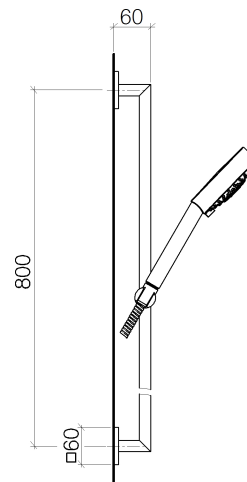

Product specifications

- 10 7/8" projection
 - Hand shower with three spray patterns (regular, soft and massage spray) with descaling system
 - Flange 2 3/8 x 2 3/8"
 - 3/8" x 1/2" x 68 7/8" shower hose with rotating hose connector
 - 35° x 1/2" x 1/2" angle
 - Center to center 31 1/2"
 - Slide bar
 - Water flow rate limited to max. 2 gpm
- For combination with 28 450 980-FF and 28 451 980-FF

Surfaces

- chrome 26403980-00
- matt platinum 26403980-06

Accessories required

- Rough; 35085970

Exploded assembly drawing

Order quantity

No.	Article number	Name	Installation quantity
1	28011979ff	shower	1
2	28322970ff	hose	1
3	26701980ff	shower set	1