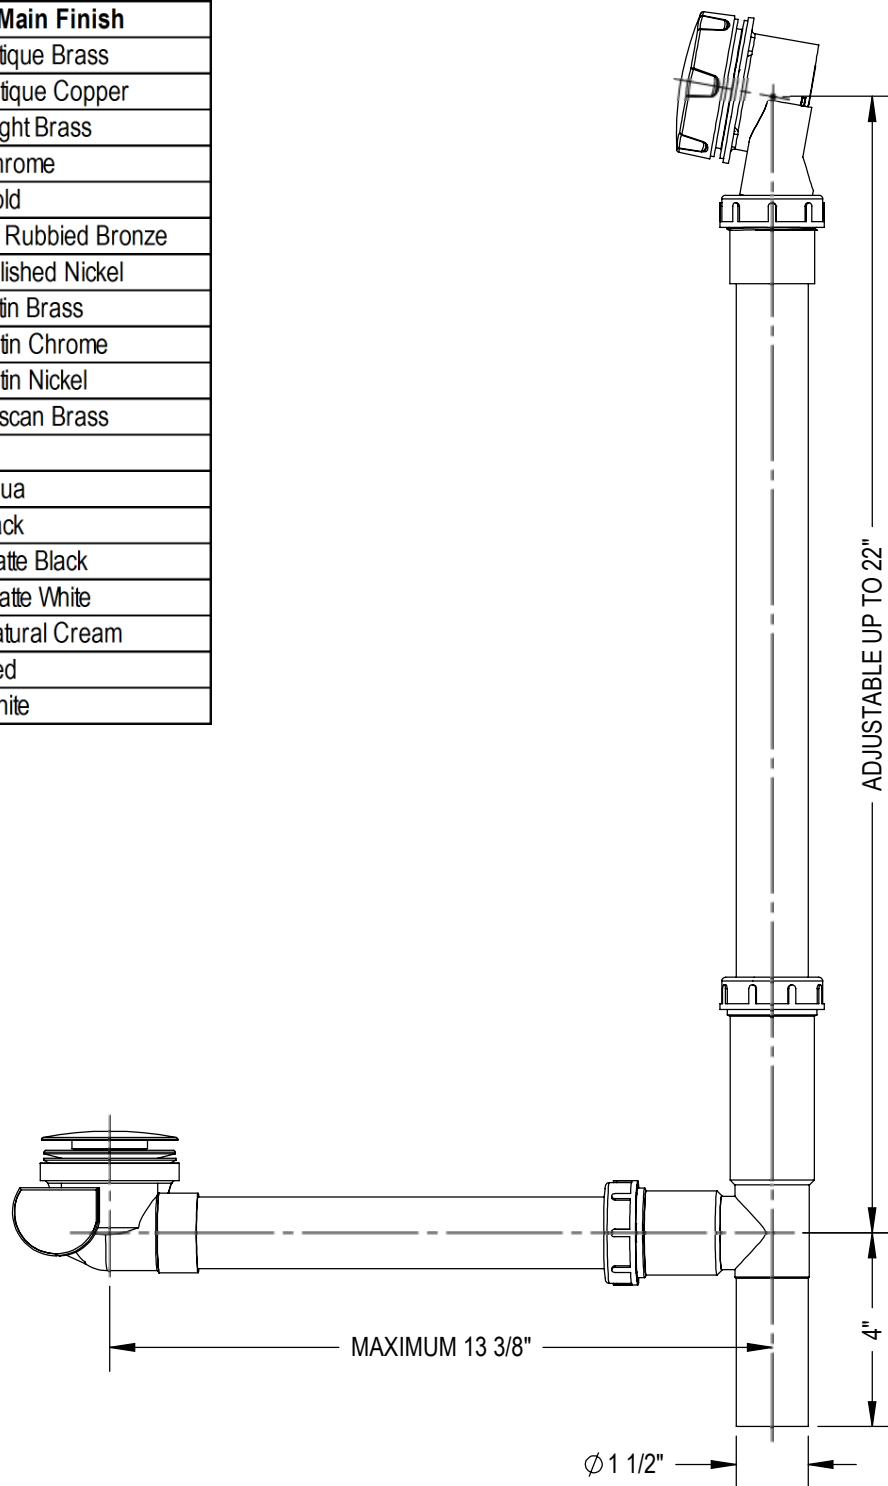

Features

- ABS Plastic construction with choice of 18 finishes for brass Trim parts

Order Matrix

Model	Main Finish
9EBEWO10	AB - Antique Brass
	AC - Antique Copper
	BB - Bright Brass
	CH - Chrome
	GD - Gold
	OB - Oil Rubbed Bronze
	PN - Polished Nickel
	SB - Satin Brass
	SC - Satin Chrome
	SN - Satin Nickel
	TB - Tuscan Brass
	AQ - Aqua
	BK - Black
	MB - Matte Black
	MW - Matte White
	NC - Natural Cream
	RD - Red
	WH - White

Critical Dimensions