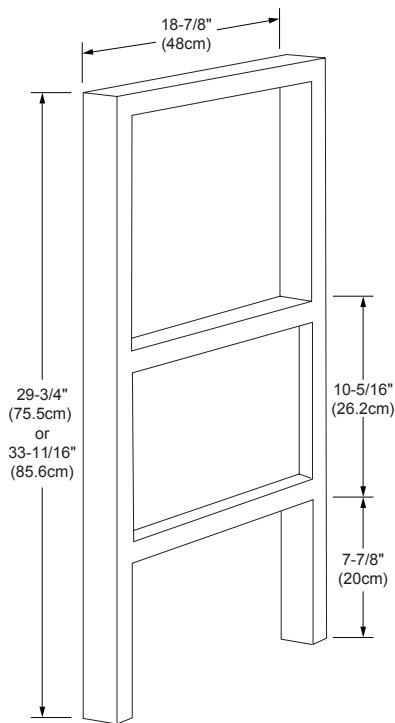

MODEL: 500030-H01
500033-H01

CONTEMPO COLLECTION

Solid Wood stand at Optional height of 29-3/4" or 33-11/16"

Optional 24", 32" & 36" Bottom drawer available

Optional Metal Feet in Polished Chrome (PC) and Brushed Nickel (BN)

Matching Mirror, Medicine Cabinet, Wall Cabinet, Side Cabinet and Linen Tower

All Ronbow cabinets are made of solid hardwood or hardwood plywood and meet strict CARB Standards.
No particle Board or Micro-Density Fiberboard (MDF) are used.

Available finishes:

DARK CHERRY H01

Available tops:

CERAMIC SINKTOP

GLASS SINKTOP

TECHSTONE™ TOP

WIDEAPPEAL™ TOP