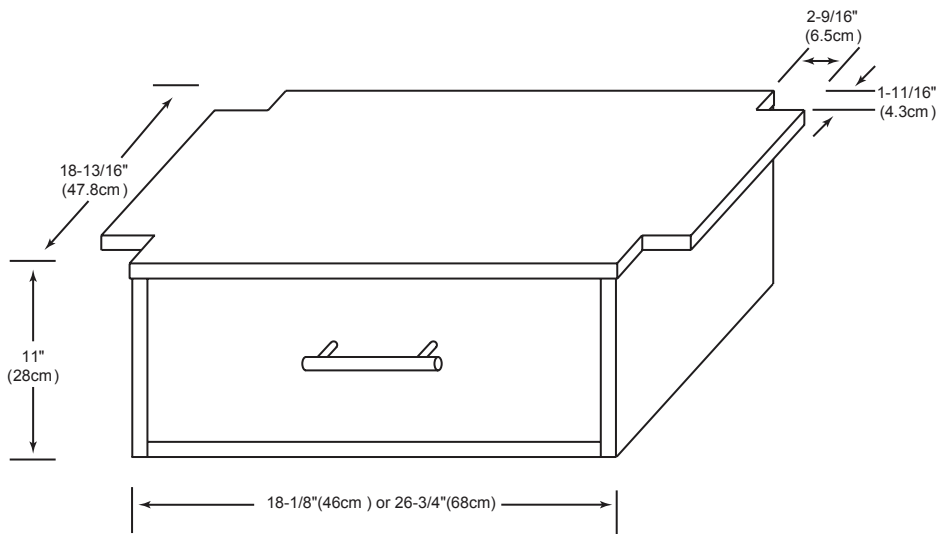

MODEL: 667025-H01
667033-H01

CONTEMPO COLLECTION

All Ronbow cabinets are made of solid hardwood or hardwood plywood and meet strict CARB Standards. No particle Board or Micro-Density Fiberboard (MDF) are used.

Available finishes:

DARK CHERRY H01