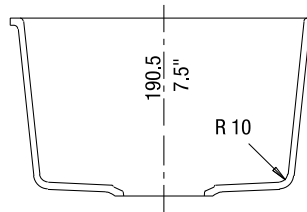

JOB INFORMATION

Job Name: _____
 Contact: _____
 Date Specified: _____
 Specifier: _____
 Contractor: _____

NOMINAL DIMENSIONS

Model 513422 shown

OVERALL	CUT OUT SIZE	BOWL DEPTH	DRAIN
13-3/4" x 18"	Template provided with approximate 1/8" reveal	7-1/2"	3-1/2"

DXF cutout templates available on our website.

BLANCO AMERICA

800.451.5782
 www.blancoamerica.com

© 2013 BLANCO AMERICA

6/13

SPEC-003