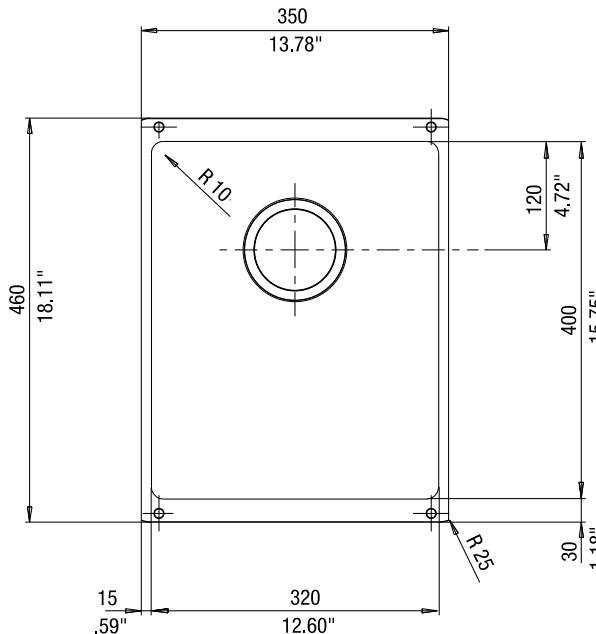

FEATURED MODEL

513424 Medium Bowl, 7-1/2" bowl depth, ANTHRACITE

ADDITIONAL MODELS

- 513422 Medium Bowl, 7-1/2" bowl depth, WHITE
- 513423 Medium Bowl, 7-1/2" bowl depth, BISCUIT
- 513425 Medium Bowl, 7-1/2" bowl depth, METALLIC GRAY
- 515653 Medium Bowl, 7-1/2" bowl depth, CAFE BROWN
- 517110 Medium Bowl, 7-1/2" bowl depth, BISCOTTI
- 517676 Medium Bowl, 7-1/2" bowl depth, TRUFFLE
- 519048 Medium Bowl, 7-1/2" bowl depth, CINDER

JOB INFORMATION

Job Name: _____
 Contact: _____
 Date Specified: _____
 Specifier: _____
 Contractor: _____

NOMINAL DIMENSIONS

Model 513422 shown

OVERALL	CUT OUT SIZE	BOWL DEPTH	DRAIN
13-3/4" x 18"	Template provided with approximate 1/8" reveal	7-1/2"	3-1/2"

DXF cutout templates available on our website.

BLANCO AMERICA

800.451.5782
 www.blancoamerica.com

© 2013 BLANCO AMERICA

6/13

SPEC-003