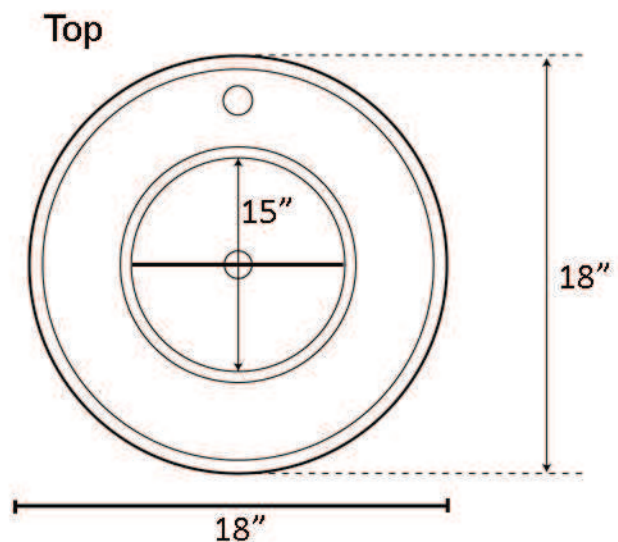

**18" WADE ROUND
COPPER BAR SINK**

Cat. No
PSCSB3028-AC

W: 18"
D: 18"
H: 8-3/4"

***Please do NOT cut hole without
template or actual product.**

Interior Bowl Dimensions:

Basin Interior: 15" W x 15" D
Basin Depth: 8-1/2"

Features:

- ▶ Constructed of solid 16 gauge copper
- ▶ Hammered interior
- ▶ Accommodates 3-1/2" drain
- ▶ Drain sold separately
- ▶ May be used as either an undermount or a drop-in
- ▶ Patina applied to copper using French hot process
- ▶ Hand polished finish
- ▶ Copper is a living finish and will patina over time

Finish:

AC Antique Copper

Dimensions of fixture are nominal and may vary within the range of tolerances established by ANSI Standard A112.19.2. Dimensions and specifications subject to change without notice.