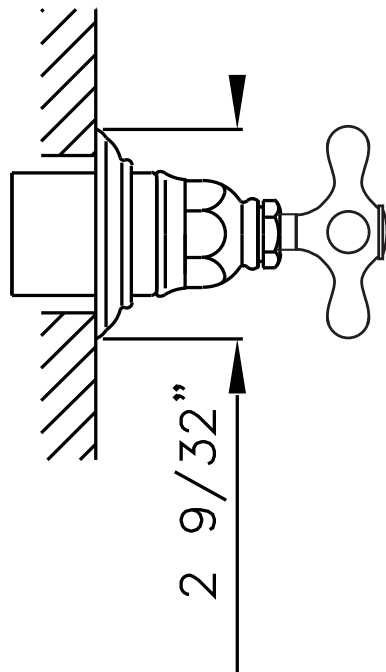

VERONA TRIM ONLY FOR 3/4" VOLUME CONTROL WALL VALVE

ROHL Country Bath Collection

A2912LM (Metal Lever)

A2912XM (Cross Handle)

FEATURES

- Escutcheon, dome, and handle only to:
  - A4911BO 3/4" volume control rough
  - R1040R 3/4" volume control rough
  - R1062 dedicated 4-port, 3-way diverter rough
- All components made of brass
- Must order rough to complete

A2912XM

COLORS/FINISHES

- Polished Chrome
- Polished Nickel
- Satin Nickel
- Tuscan Brass
- Inca Brass

WARRANTY

- Limited Lifetime*
- *No warranty on Tuscan Brass finish