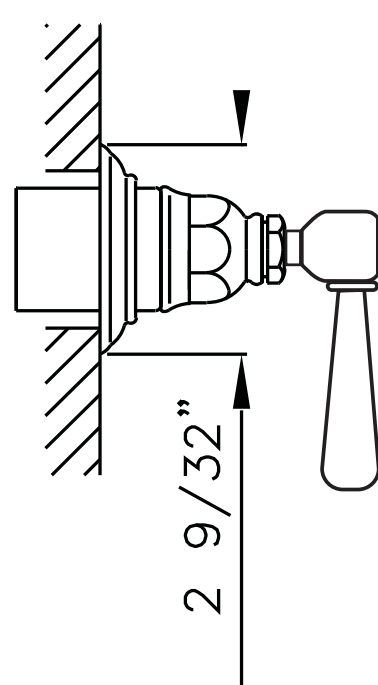

VERONA TRIM ONLY FOR 3/4" VOLUME CONTROL WALL VALVE

ROHL Country Bath Collection

A2912LM (Metal Lever)

A2912XM (Cross Handle)

FEATURES

- Escutcheon, dome, and handle only to:
  - A4911BO 3/4" volume control rough
  - R1040R 3/4" volume control rough
  - R1062 dedicated 4-port, 3-way diverter rough
- All components made of brass
- Must order rough to complete

A2912XM

COLORS/FINISHES

- Polished Chrome
- Polished Nickel
- Satin Nickel
- Tuscan Brass
- Inca Brass

WARRANTY

- Limited Lifetime*
- *No warranty on Tuscan Brass finish