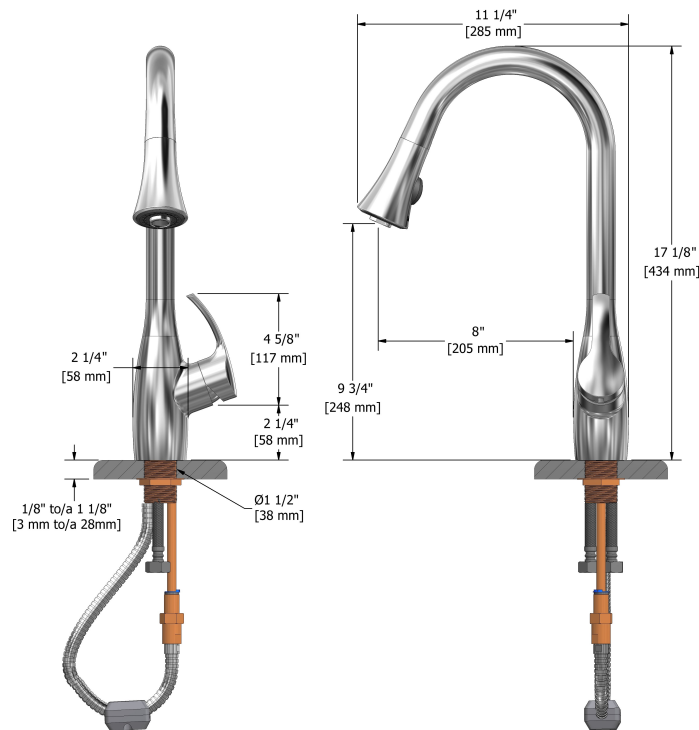

Flo kitchen faucet with spray
FO101XX

Specifications

Descriptions

- Ceramic cartridge
- 3/8" speedway compression
- 2-jet pull-down spray
- Polypropylene and polyester aluminium hose with integrated swivel

Available colors

- C : Chrome
- SS : Stainless steel (PVD)

Available flows

- 8.3 L/min, 2.2 gpm (US) 60psi
- 3.7 L/min, 1 gpm (US) 60psi (**FO101XX-10**)
- 5.69 L/min, 1.5 gpm (US) 60psi (**FO101XX-15**)

Cartridges

- 401-073

Certifications

- CSA B125.1
- NSF61
- ASME A112.18.1
- CMR248 Approval

Sizes, models and finishes may differ from thoses presented.

Warranty

The Riobel inc. product carries a limited LIFETIME warranty on the finish Chrome, Gold (PVD), Brushed nickel (PVD), Night brushed (PVD), Polished nickel (PVD) and all working parts and is guaranteed from the initial date of purchase against all manufacturing defects. Other finished 1 year.