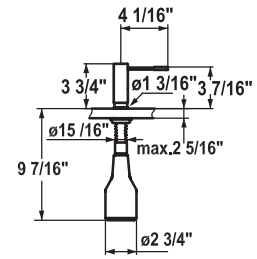

Item No.

Finish

Z.536.060.000

chrome

Accessory

Soap dispenser

- easily refillable from surface without disassembly
- mounting hole size $\varnothing 1'' - 1 \frac{3}{8}''$
- Delivery includes:
 - pump
 - soap container, filling capacity 10.7 fl.oz.
- Suitable for:
 - KWC ONO

Item No.

Finish

Z.536.060.700

solid stainless steel

Accessory

Soap dispenser

- easily refillable from surface without disassembly
- mounting hole size $\varnothing 1'' - 1 \frac{3}{8}''$
- Delivery includes:
 - pump
 - soap container, filling capacity 10.7 fl.oz.
- Suitable for:
 - KWC ONO