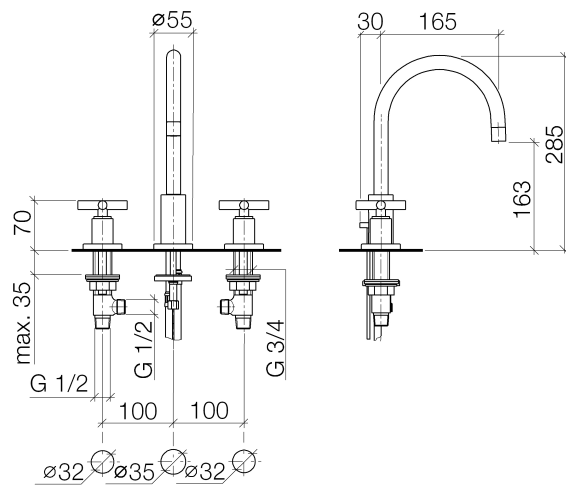

Product specifications

- **6 1/2" projection**
- Swivel spout 360°
- M 18 x 1 aerator – female thread
- Total height 11 1/4"
- Height to aerator/spout outlet 6 3/8"
- Deck valves with 2x xControl ceramic disc cartridges 1/2"
- 2x M 10 x 1 screw-in high pressure hose
- Compression connectors
- US drain with overflow
- Water flow rate limited to max. 1.5 gpm
- low lead compliant
- Flanges, diameter 2 1/8"

For narrow pedestals or trap covers, please order pressure hoses 12 507 970 90.

Surfaces

- chrome 20713892-000010
- chrome 20713892-000010
- matt platinum 20713892-060010
- matt platinum 20713892-060010
- platinum 20713892-080010
- platinum 20713892-080010
- matt white 20713892-100010
- matt white 20713892-100010
- matt black 20713892-330010
- matt black 20713892-330010

Exploded assembly drawing

Order quantity

No.	Article number	Name	Installation quantity
1	90282221302ff	spout	1
2	90230102800ff	aerator	1
3	09303005790	screw	1
4	09111008710ff	connection	1
5	04208903080ff	pull-rod	1
6	092810133ff	ring	1
7	0430040640090	hose	2
8	09140504790	seal	1
9	0430110380090	fixing set	1
10	09311101190	pin	1
11	04208901000ff	handle	2
12	092089010ff	handle	2
13	90121200700ff	base	2
14	09301102990	disc	2
15	09303007590	screw	2
16	092102140ff	sleeve	2
17	092789105ff	rosette	2
18	09141004390	seal	2
19	9017110405190	side panel	2
20	04233004000ff	threaded connector	2
21	04110102300ff	pop-up waste	1