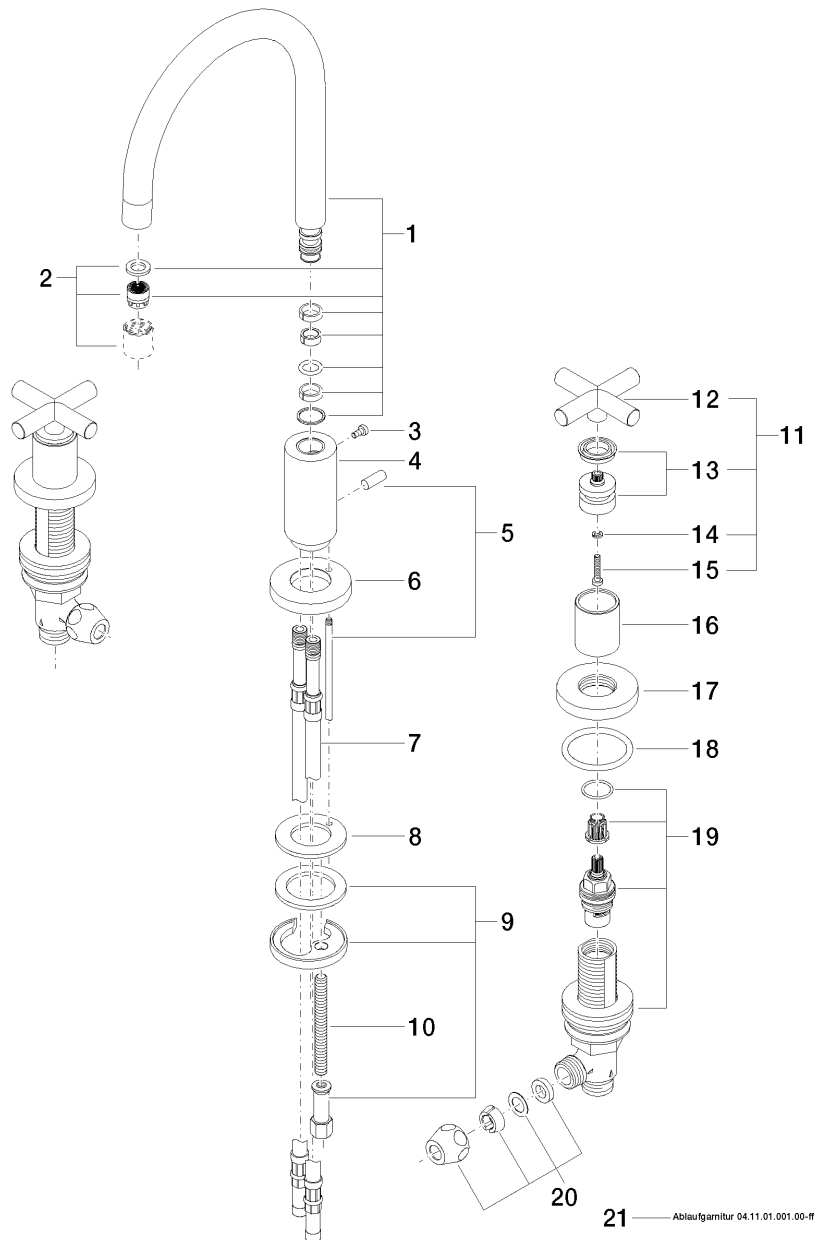

Product specifications

- **6 1/2" projection**
- Swivel spout 360°
- M 18 x 1 aerator – female thread
- Total height 11 1/4"
- Height to aerator/spout outlet 6 3/8"
- Deck valves with 2x xControl ceramic disc cartridges 1/2"
- 2x M 10 x 1 screw-in high pressure hose
- Compression connectors
- US drain with overflow
- Water flow rate limited to max. 1.5 gpm
- low lead compliant
- Flanges, diameter 2 1/8"

For narrow pedestals or trap covers, please order pressure hoses 12 507 970 90.

Surfaces

- chrome 20713892-000010
- chrome 20713892-000010
- matt platinum 20713892-060010
- matt platinum 20713892-060010
- platinum 20713892-080010
- platinum 20713892-080010
- matt white 20713892-100010
- matt white 20713892-100010
- matt black 20713892-330010
- matt black 20713892-330010

Exploded assembly drawing

Order quantity

No.	Article number	Name	Installation quantity
1	90282221302ff	spout	1
2	90230102800ff	aerator	1
3	09303005790	screw	1
4	09111008710ff	connection	1
5	04208903080ff	pull-rod	1
6	092810133ff	ring	1
7	0430040640090	hose	2
8	09140504790	seal	1
9	0430110380090	fixing set	1
10	09311101190	pin	1
11	04208901000ff	handle	2
12	092089010ff	handle	2
13	90121200700ff	base	2
14	09301102990	disc	2
15	09303007590	screw	2
16	092102140ff	sleeve	2
17	092789105ff	rosette	2
18	09141004390	seal	2
19	9017110405190	side panel	2
20	04233004000ff	threaded connector	2
21	04110102300ff	pop-up waste	1