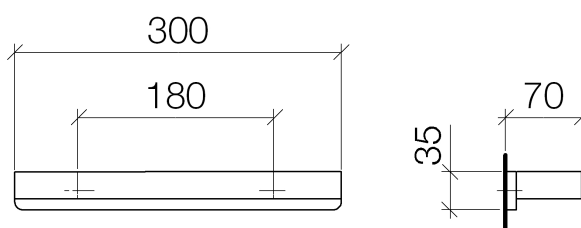

Product specifications

- 2 3/4" projection

Surfaces

- chrome 83030710-00
- chrome 83030710-00
- matt platinum 83030710-06
- matt platinum 83030710-06

Exploded assembly drawing

Order quantity

No.	Article number	Name	Installation quantity
1	0517207170090	fixing set	2
2	9030300590090	screw	2
3	081771500ff	holder	1
4	09311111290	pin	2
5	081771550ff	holder	1