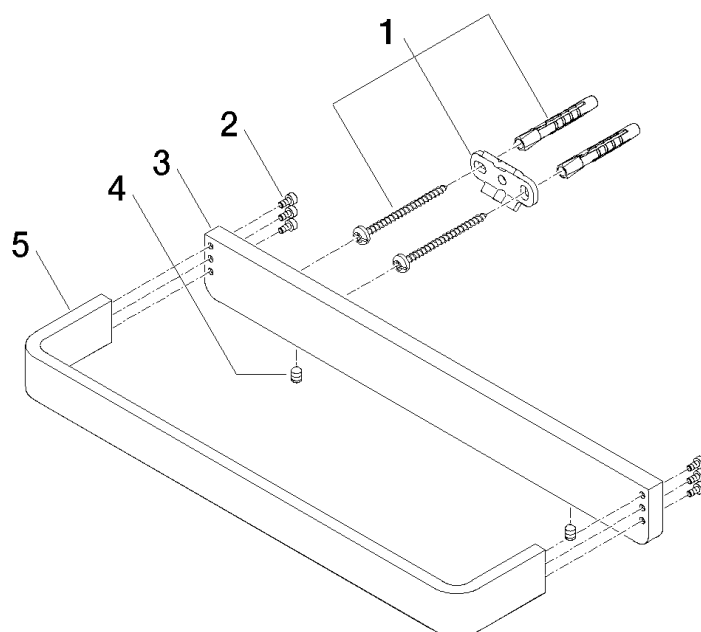

Product specifications

- 2 3/4" projection

Surfaces

- chrome 83030710-00
- chrome 83030710-00
- matt platinum 83030710-06
- matt platinum 83030710-06

Exploded assembly drawing

Order quantity

No.	Article number	Name	Installation quantity
1	0517207170090	fixing set	2
2	9030300590090	screw	2
3	081771500ff	holder	1
4	09311111290	pin	2
5	081771550ff	holder	1