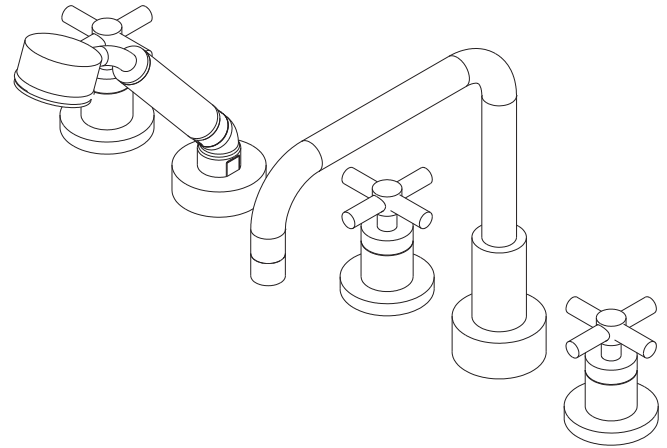

EAST SQUARE

Roman Tub with Handshower Deck Trim

3-1407

Features

- Solid brass construction
- ADA compliant contemporary cross handles
- 6-1/2" (16.5 cm) spout height at outlet
- 8-1/4" (21.0 cm) spout reach (c-c)
- Intended for use with Newport Brass rough valve kit (Required Accessory) which incorporates the following:
  - Brass valve bodies and quick-connect spout fitting
  - Quarter-turn washerless ceramic disc 3/4" valve cartridges
  - Diverter valve and hoses as needed for handshower

Codes / Standards Compliance

Meets or exceeds the following at date of manufacture:

- ASME A112.18.1/CSA B125.1
- IAPMO/cUPC
- IPC
- ADA
- ICC/ANSI A117.1
- Energy Policy Act of 1992
- EPA Watersense
- All applicable US Federal and State material regulations

Colors / Finishes

- 15: Polished Nickel
- 15S: Satin Nickel
- 26: Polished Chrome
- 10B: Oil Rubbed Bronze
- Other: Refer to the Newport Brass catalog for additional color/finish options.

Specified Model

Model	Description	Colors / Finishes
3-1407	Roman Tub with Handshower Deck Trim	☐ 15 ☐ 15S ☐ 26 ☐ 10B ☐ Other

Required Accessory:

Trim, above, and Rough Valve Kit, below, must both be specified.

Application	Roman Tub			Roman Tub with Handshower					
	Hot Valve	Cold Valve	Spout Quick-Connect Fitting	Hot Valve	Cold Valve	Spout Quick-Connect Fitting	Poly-Braided Hose	Handshower Diverter	H/S Flange Hardware
Inlet/Outlet Size	3/4"	3/4"	3/4"	3/4"	3/4"	3/4"	1/2"	3/4" / 1/2"	-
Part Number	☐ 1-502			☐ 1-503					
Image									

Product Specification:

Add "Color / Finish" suffix to Tub Deck Trim model number, below.

The Roman Tub with Handshower Deck Trim shall be made of solid brass construction. Roman Tub with Handshower Deck Trim shall incorporate ADA compliant contemporary cross handles. Product shall incorporate a 6-1/2" (16.5 cm) spout height at outlet and a 8-1/4" (21.0 cm) spout reach (c-c). Rough valve kit shall incorporate brass valve bodies with quarter-turn washerless ceramic disc 3/4" valve cartridges, a quick-connect spout fitting and a diverter valve with hoses as needed for handshower. Roman Tub with Handshower Deck Trim shall be Newport Brass Model 3-1407/____ and Newport Brass rough valve kit shall be 1-503.