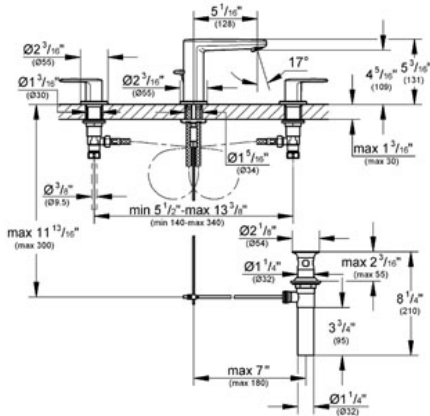

EUROPLUS
Three-hole basin mixer 1/2"
S-Size

MODEL # 20302

GROHE America, Inc | 200 North Gary Avenue, Suite G, Roselle, IL 60172
Phone: +1 (800) 444-7643 | Fax: +1 (800) 225-2778 | us-customerservice@grohe.com

Pure Freude an Wasser

Product Description:
Three-hole basin mixer 1/2"
S-Size

Standard Specification:

- GROHE StarLight® finish
- GROHE EcoJoy® technology for less water and perfect flow
- GROHE QuickFix™ installation system with centering support
- Spout with SpeedClean-flow control
- 3/4" ceramic cartridges (90° turn)
- 1 1/4" pop-up waste set
- Pressure resistant flexible connection hoses (between spout and side valves)
- Union nut with 7/16" drilling
- Max Flow Rate 1.5 gpm at 60 psi (5.7 L/min)