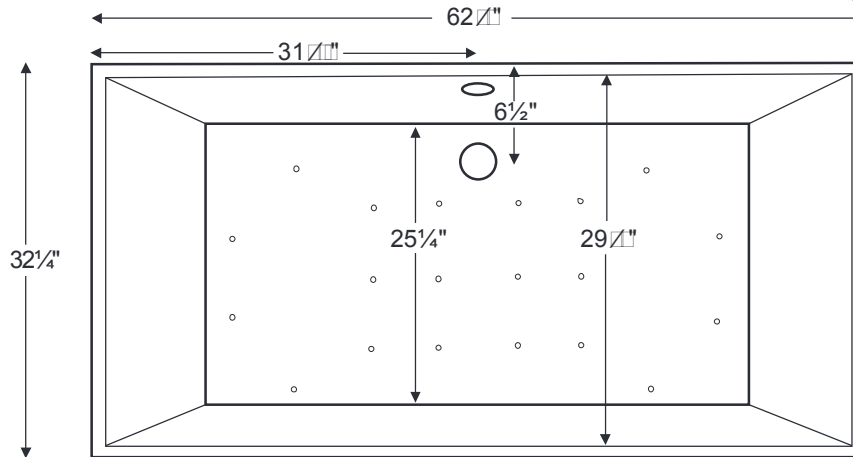

Petra

62.625" x 32.25" x 21"

GENERAL SPECIFICATIONS:

Material - Engineered Solid Stone (ESS®)

Installation - Freestanding

May also be undermounted. Must specify on order.

Not recommended as a tub / shower combination.

Soaker Weight - 300 lbs / 136 kg

Air Bath Weight - 330 lbs / 150 kg

Maximum Fill - 95 gal to overflow

NOTE: Filling this tub to the maximum may require an above average size or dedicated water heater.

SEE IMPORTANT ORDERING & INSTALLATION INFORMATION BELOW
Shown above as an Air Bath.

IMPORTANT:
Pedestal base increases overall tub height by 3".

ELECTRICAL SPECIFICATIONS:

Required Electrical Service 110 Volt
Air Bath 1-15 amp GFCI

CSA Certified C/US; ANSI Z124.1

See the "Boutique Collection Tubs Installation & Operation Manual" included with tub delivery or go to mtibaths.com/support/installation_operation/manuals for all the information necessary to install and operate the tub.