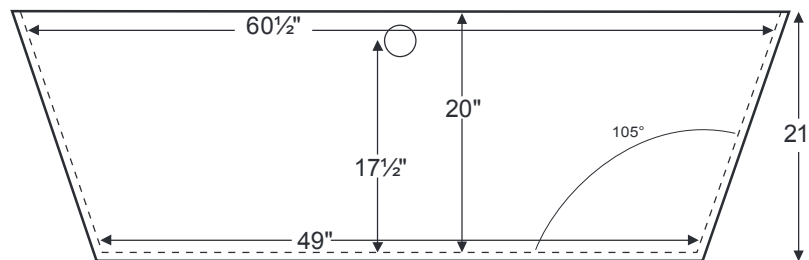

Petra

62.625" x 32.25" x 21"

GENERAL SPECIFICATIONS:

Material - Engineered Solid Stone (ESS®)

Installation - Freestanding

May also be undermounted. Must specify on order.

Not recommended as a tub / shower combination.

Soaker Weight - 300 lbs / 136 kg

Air Bath Weight - 330 lbs / 150 kg

Maximum Fill - 95 gal to overflow

NOTE: Filling this tub to the maximum may require an above average size or dedicated water heater.

SEE IMPORTANT ORDERING & INSTALLATION INFORMATION BELOW
Shown above as an Air Bath.