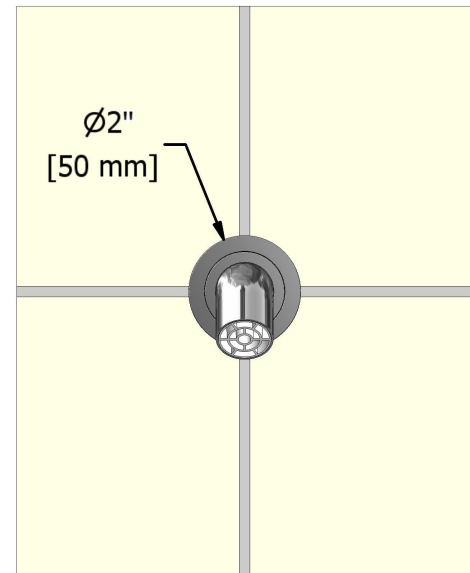

Wall tub spout
BM80XX

Specifications

Descriptions

- 1/2" inlet female NPT

Available colors

- C : Chrome
- BN : Brushed nickel (PVD)
- PN : Polished nickel (PVD)

Certifications

- CSA B125.1
- ASME A112.18.1
- CMR248 Approval

Brass nipple $\varnothing 1/2"$ npt
Mamelon de laiton $\varnothing 1/2"$ npt

Sizes, models and finishes may differ from thoses presented.

Warranty

The Riobel inc. product carries a limited LIFETIME warranty on the finish Chrome, Gold (PVD), Brushed nickel (PVD), Night brushed (PVD), Polished nickel (PVD) and all working parts and is guaranteed from the initial date of purchase against all manufacturing defects. Other finished 1 year.