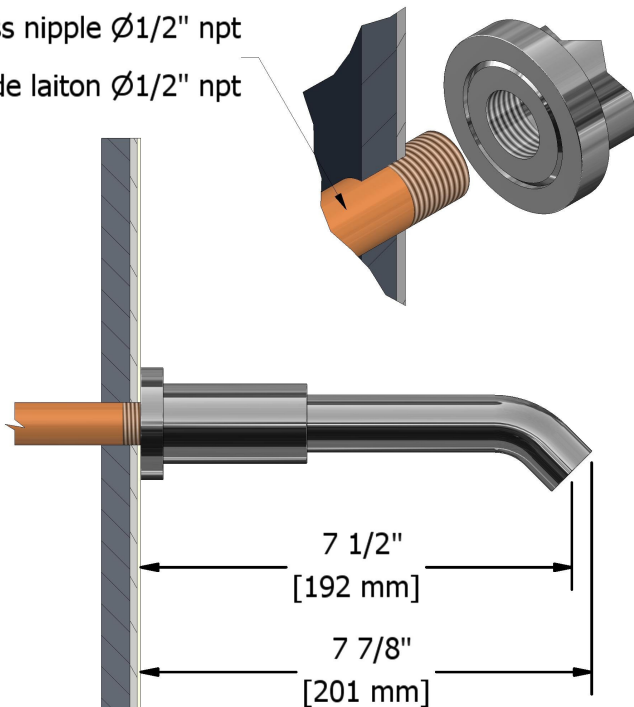

Wall tub spout
BM80XX

Specifications

Descriptions

- 1/2" inlet female NPT

Available colors

- C : Chrome
- BN : Brushed nickel (PVD)
- PN : Polished nickel (PVD)

Certifications

- CSA B125.1
- ASME A112.18.1
- CMR248 Approval

Brass nipple $\varnothing 1/2"$ npt
Mamelon de laiton $\varnothing 1/2"$ npt

Sizes, models and finishes may differ from thoses presented.

Warranty

The Riobel inc. product carries a limited LIFETIME warranty on the finish Chrome, Gold (PVD), Brushed nickel (PVD), Night brushed (PVD), Polished nickel (PVD) and all working parts and is guaranteed from the initial date of purchase against all manufacturing defects. Other finished 1 year.