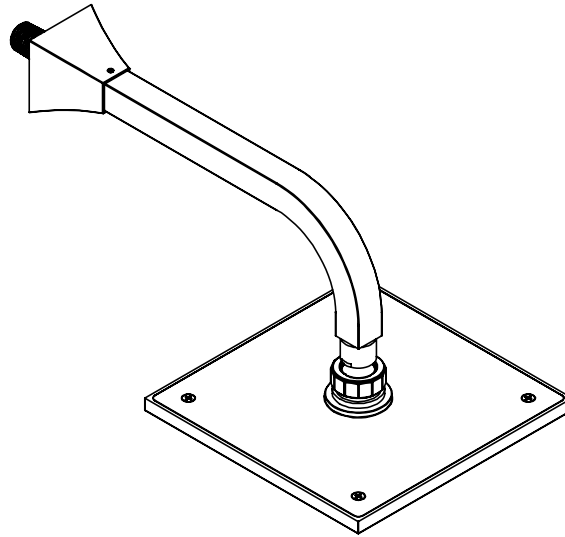

Features

- Brass construction with choice of 21 finishes
- 2.2 gpm @ 60 psi

Order Matrix

Model	Main Finish
4FRB015	AB - Antique Brass
	ABM - Antique Brass Matt
	AC - Antique Copper
	ACM - Antique Copper Matt
	BB - Bright Brass
	CH - Chrome
	GD - Gold
	OB - Oil Rubbed Bronze
	PN - Polished Nickel
	SB - Satin Brass
	SC - Satin Chrome
	SN - Satin Nickel
	TB - Tuscan Brass
	AQ - Aqua
	BD - Bordeaux
	BK - Black
	MB - Matte Black
	MW - Matte White
	NC - Natural Cream
	RD - Red
	VH - White

8" Square Shower Head with Arm & Flange
Model: 4FRB015 XX-XX