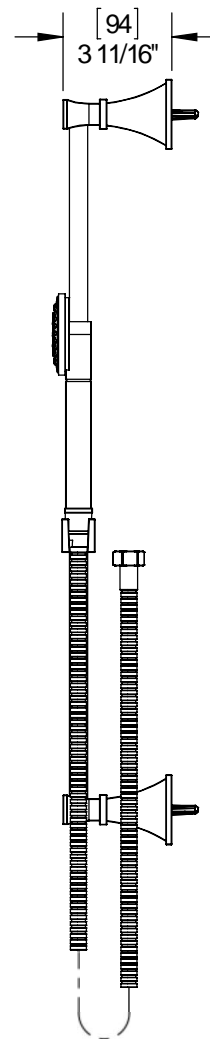

TEL: 905-851-6781
FAX: 905-851-8031
TOLL FREE: 800-461-5901