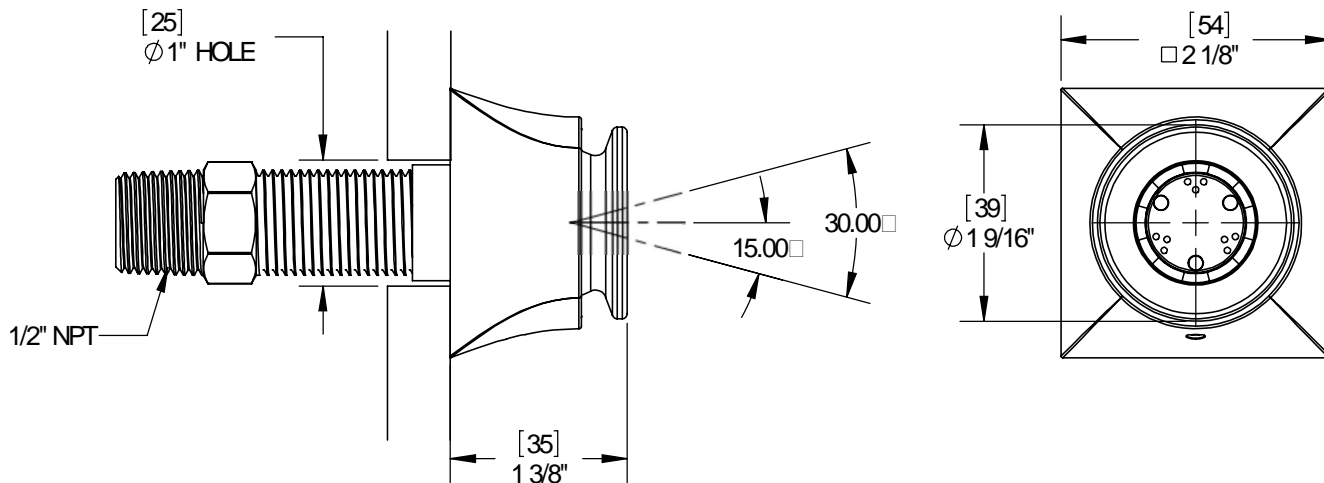

ICE

Body Spray with Pulsating Aerator & 1/2" NPT x 1/2" NPSM x 3" Nipple  
 Model: 4JRB007 XX-XX

Critical Dimensions

Features

- Brass construction with choice of 21 finishes
- Square handle with Custom Insert
- Quarter turn, ceramic disc cartridge
- 2.5 gpm @ 60 psi