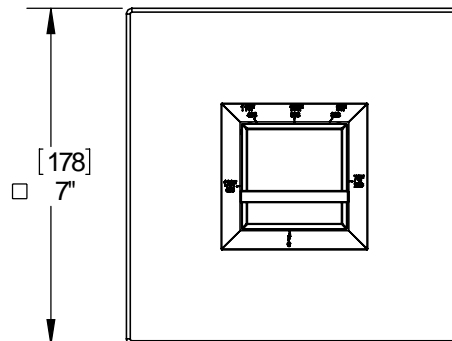

Critical Dimensions

TEL: 905-851-6781
FAX: 905-851-8031
TOLL FREE: 800-461-5901

THE **Rubinet** FAUCET COMPANY

www.rubinet.com