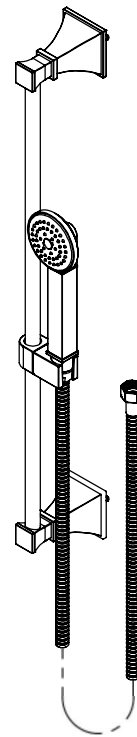

Features

- Brass construction with choice of 21 finishes
- Single function Hand Held Shower
- 60" Double Spiral Flexhose

Order Matrix

Model	Main/Accent Finish
4GRBMQ0	AB - Antique Brass
	ABM - Antique Brass Matt
	AC - Antique Copper
	ACM - Antique Copper Matt
	BB - Bright Brass
	CH - Chrome
	GD - Gold
	OB - Oil Rubbed Bronze
	PN - Polished Nickel
	SB - Satin Brass
	SC - Satin Chrome
	SN - Satin Nickel
	TB - Tuscan Brass
	AQ - Aqua
	BD - Bordeaux
	BK - Black
	MB - Matte Black
	MW - Matte White
	NC - Natural Cream
	RD - Red
	WH - White

MATTHEW QUINN
Adjustable Slide Rail with Hand Held Shower
Model: 4GRBMQ0 XX-XX

Critical Dimensions