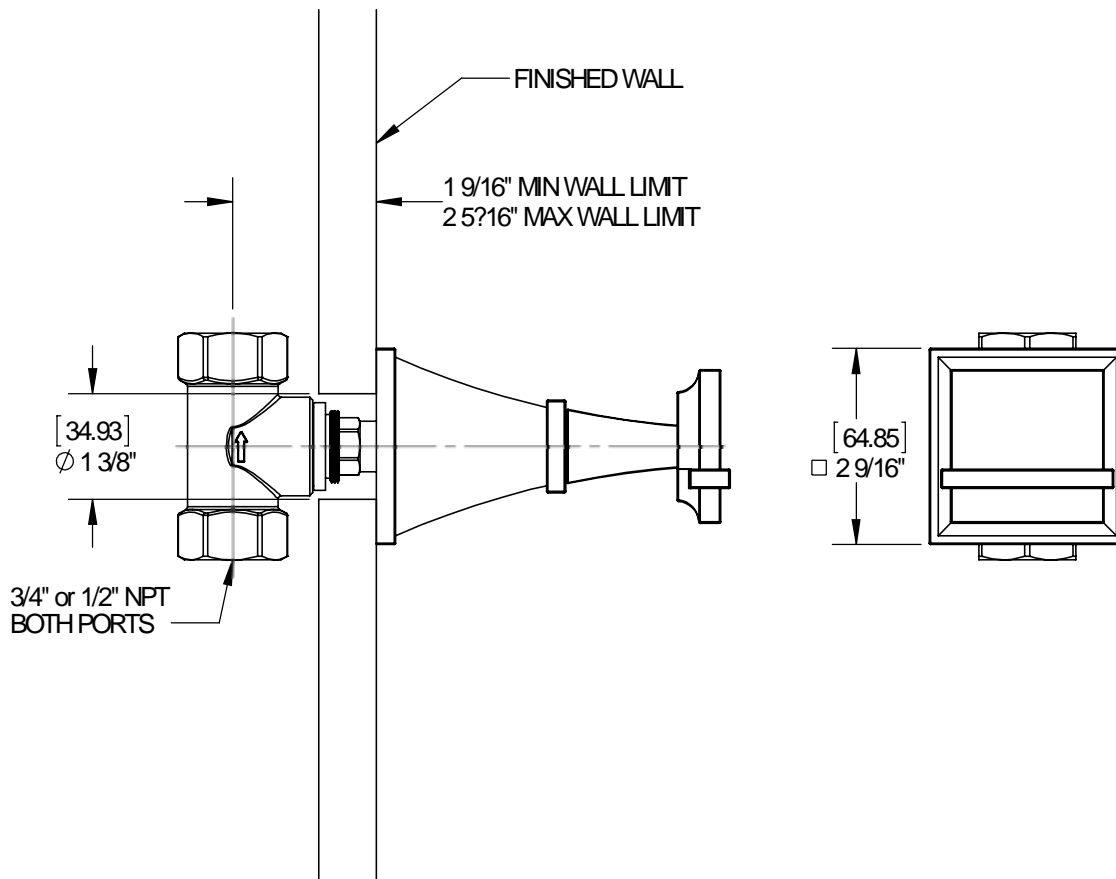

Critical Dimensions

TEL: 905-851-6781
FAX: 905-851-8031
TOLL FREE: 800-461-5901

THE **Rubinet** FAUCET COMPANY

www.rubinet.com