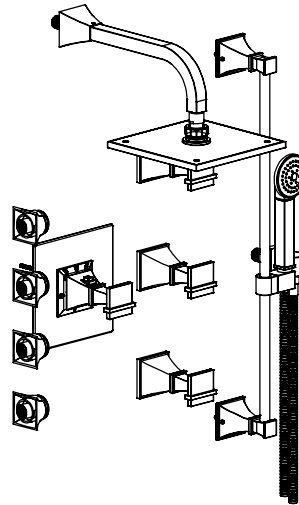

**MATTHEW QUINN**

3/4" Thermostatic Mixer Valve, 8" Shower  
Adjustable Slide Bar with Hand Shower & Four Body Sprays  
Model: 46RBMQ1 XX-XX

Critical Dimensions

TEL: 905-851-6781  
FAX: 905-851-8031  
TOLL FREE: 800-461-5901

8" Square Shower Head with Arm & Flange  
Model: 4FRB015 XX-XX

Critical Dimensions

TEL: 905-851-6781  
FAX: 905-851-8031  
TOLL FREE: 800-461-5901

THE **Rubinet** FAUCET COMPANY

www.rubinet.com

**Features**