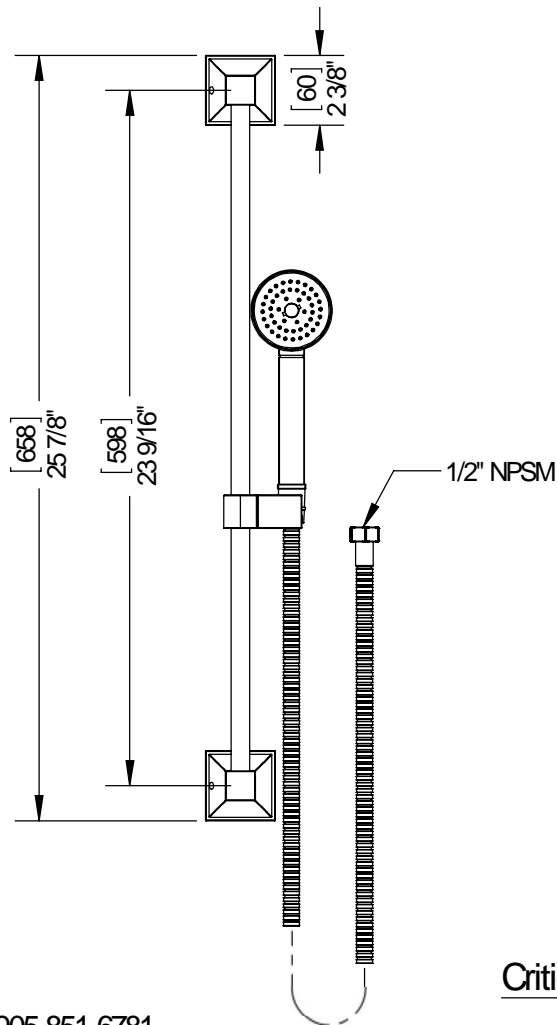

ICE

Body Spray with Pulsating Aerator & 1/2" NPT x 1/2" NPSM x 3" Nipple  
 Model: 4JRB007 XX-XX

Critical Dimensions

Features

- Brass construction with choice of 21 finishes
- Square handle with Custom Insert
- Quarter turn, ceramic disc cartridge
- 2.5 gpm @ 60 psi

**MATTHEW QUINN**

Volume Control Shut-Off Valve  
Model: 4E/4KRBMQ1 XX-XX

Critical Dimensions

TEL: 905-851-6781  
FAX: 905-851-8031  
TOLL FREE: 800-461-5901

THE **Rubinet** FAUCET COMPANY

www.rubinet.com

Features

**MATTHEW QUINN**  
Adjustable Slide Rail with Hand Held Shower  
Model: 4GRBMQ0 XX-XX

Critical Dimensions

TEL: 905-851-6781  
FAX: 905-851-8031  
TOLL FREE: 800-461-5901

Features

- Brass construction with choice of 21 finishes

Integral Supply with 1/2"NPT x 1/2"NPSM x 3" Nipple  
Model: 4H004 XX-XX

Critical Dimensions