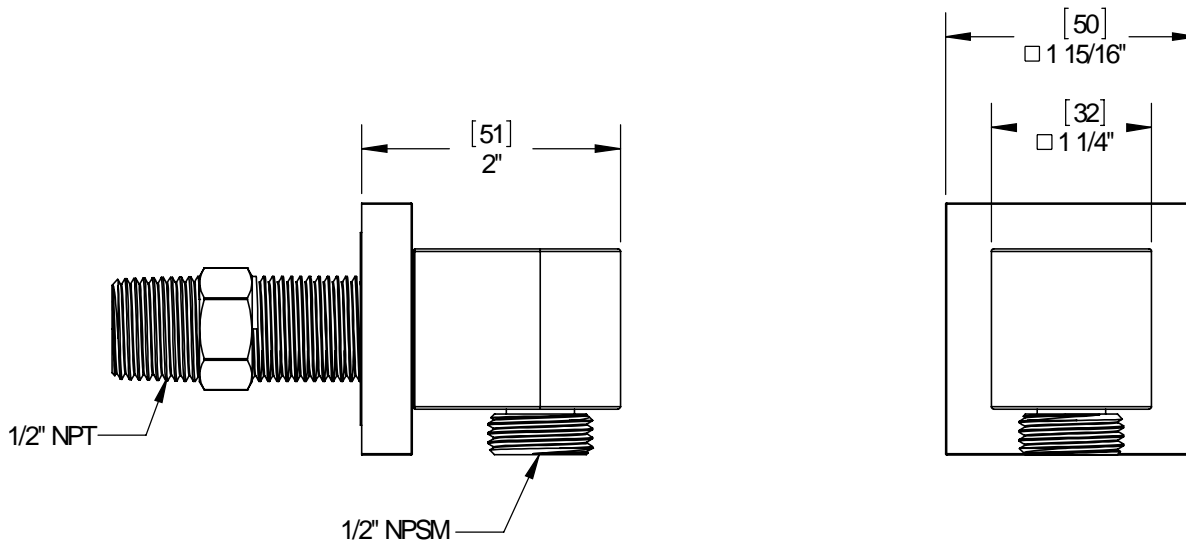

**MATTHEW QUINN**  
Adjustable Slide Rail with Hand Held Shower  
Model: 4GRBMQ0 XX-XX

Critical Dimensions

TEL: 905-851-6781  
FAX: 905-851-8031  
TOLL FREE: 800-461-5901

Features

- Brass construction with choice of 21 finishes

Integral Supply with 1/2"NPT x 1/2"NPSM x 3" Nipple  
Model: 4H004 XX-XX

Critical Dimensions