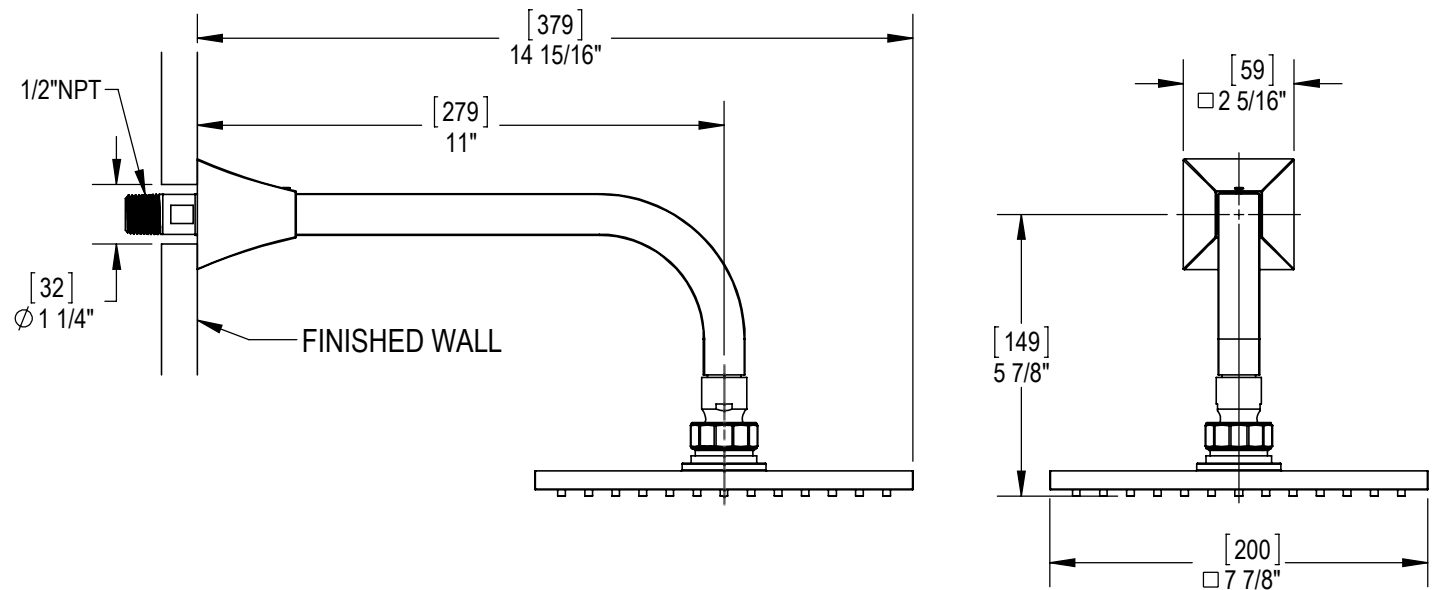

8" Square Shower Head with Arm & Flange  
Model: 4FRB015 XX-XX

Critical Dimensions

TEL: 905-851-6781  
FAX: 905-851-8031  
TOLL FREE: 800-461-5901

THE **Rubinet** FAUCET COMPANY

www.rubinet.com

**Features**