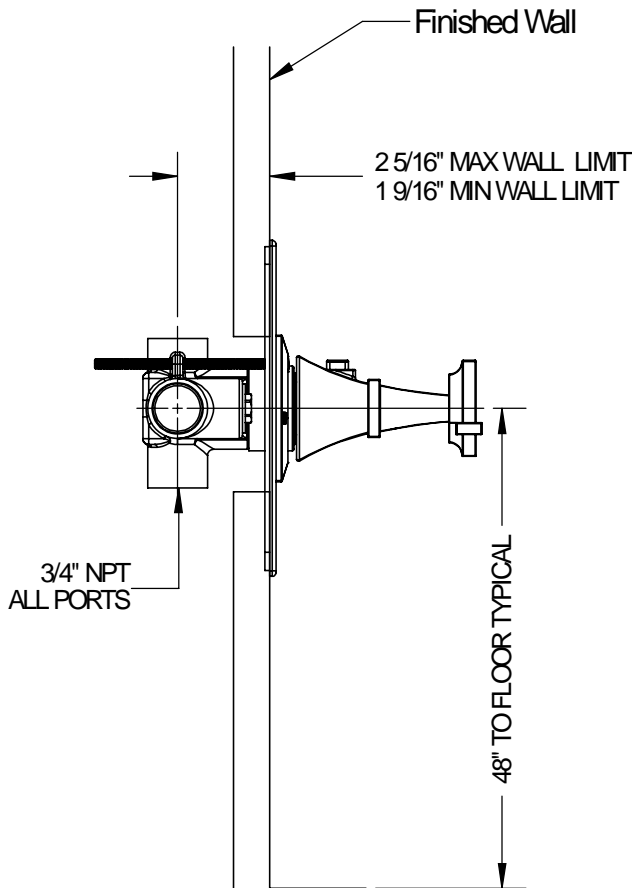

Critical Dimensions

TEL: 905-851-6781
FAX: 905-851-8031
TOLL FREE: 800-461-5901

THE **Rubinet** FAUCET COMPANY

www.rubinet.com