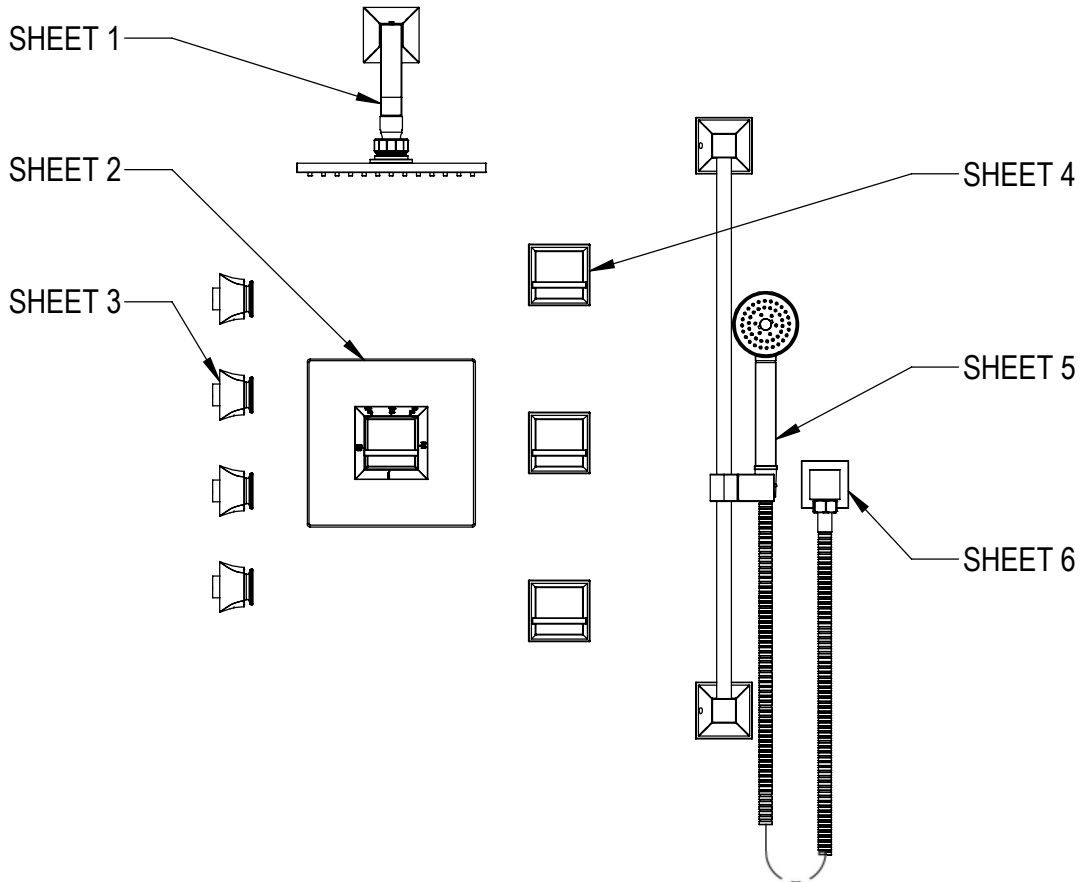

**MATTHEW QUINN**

3/4" Thermostatic Mixer Valve, 8" Shower  
Adjustable Slide Bar with Hand Shower & Four Body Sprays  
Model: 46RBMQ1 XX-XX

Critical Dimensions

TEL: 905-851-6781  
FAX: 905-851-8031  
TOLL FREE: 800-461-5901