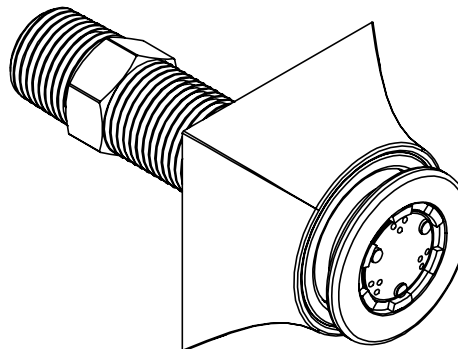

ICE

Body Spray with Pulsating Aerator & 1/2" NPT x 1/2" NPSM x 3" Nipple  
 Model: 4JRB007 XX-XX

Critical Dimensions

Features

- Brass construction with choice of 21 finishes
- Square handle with Custom Insert
- Quarter turn, ceramic disc cartridge
- 2.5 gpm @ 60 psi