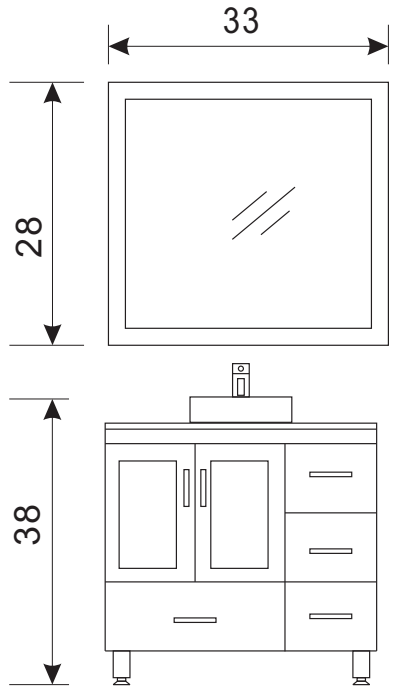

B36-VS Stanton "36" Vanity Set (Faucet not included)

**Design Element™**  
Bath Furniture

## The Stanton Collection

The Stanton 36" Vanity is elegantly constructed of solid oak wood. The white composite stone counter top and rectangular vessel sink design bring a crisp and contemporary look to any bathroom. The designer vessel sinks soft corners beautifully contrast with the rich features of the espresso cabinetry. This stylish design includes four drawers and soft closing double door cabinet all adorned with satin nickel hardware. Included is an espresso framed mirror. The Stanton Bathroom Vanity is designed as a center piece to awe-inspire the eye without sacrificing quality, functionality or durability.

# Stanton "36" Vanity Set

FRONT VIEW

SIDE VIEW

BACK VIEW

## B36-VS Product Features

- Solid Hardwood Construction
- Espresso Finish
- White Composite Stone Countertop
- Rectangular Porcelain Vessel Sink
- Matching Espresso Framed Mirror
- Chrome Pop-Up Drain
- Soft-Closing Double-Door Cabinet
- Four Functional Pull-Out Drawers
- Satin Nickel Finish Hardware
- Specs: 36"W x 19.75"D x 37"H (to top of sink)