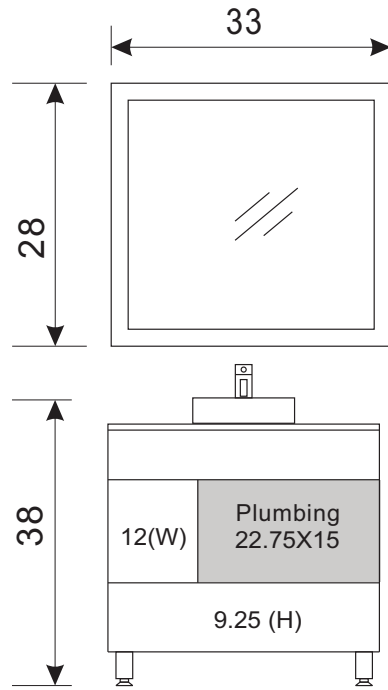

## The Stanton Collection

The Stanton 36" Vanity is elegantly constructed of solid oak wood. The white composite stone counter top and rectangular vessel sink design bring a crisp and contemporary look to any bathroom. The designer vessel sinks soft corners beautifully contrast with the rich features of the espresso cabinetry. This stylish design includes four drawers and soft closing double door cabinet all adorned with satin nickel hardware. Included is an espresso framed mirror. The Stanton Bathroom Vanity is designed as a center piece to awe-inspire the eye without sacrificing quality, functionality or durability.

# Stanton "36" Vanity Set

FRONT VIEW

SIDE VIEW

BACK VIEW

## B36-VS Product Features

- Solid Hardwood Construction
- Espresso Finish
- White Composite Stone Countertop
- Rectangular Porcelain Vessel Sink
- Matching Espresso Framed Mirror
- Chrome Pop-Up Drain
- Soft-Closing Double-Door Cabinet
- Four Functional Pull-Out Drawers
- Satin Nickel Finish Hardware
- Specs: 36"W x 19.75"D x 37"H (to top of sink)