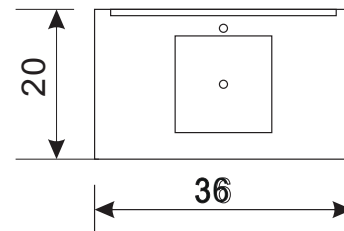

# Stanton "36" Vanity Set

FRONT VIEW

SIDE VIEW

BACK VIEW

## B36-VS Product Features

- Solid Hardwood Construction
- Espresso Finish
- White Composite Stone Countertop
- Rectangular Porcelain Vessel Sink
- Matching Espresso Framed Mirror
- Chrome Pop-Up Drain
- Soft-Closing Double-Door Cabinet
- Four Functional Pull-Out Drawers
- Satin Nickel Finish Hardware
- Specs: 36"W x 19.75"D x 37"H (to top of sink)