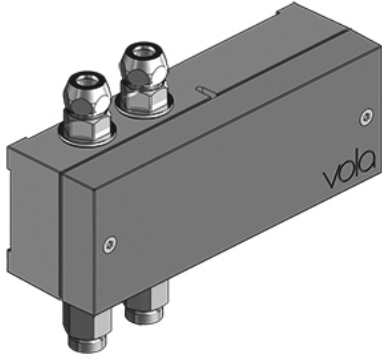

Date:

Client:

Project:

VOLA product: HV1E

**HV1E**

Basin mixer with on-off sensor for 'hands free' operation. The temperature control handle is available with or without peg, HV1E is without peg. Models with no peg can be locked in a preset position during installation.

HV1E comes complete with batteries.

Valve box for electronic mixer, VR2618 enclosed.

**Flow**

	Bar:	1,0	2,0	3,0	4,0	5,0
HV1E	(l/min)	5,0	5,0	5,0	5,0	5,0

**Available in colours**

- Color 02, Grey
- Color 04, Light blue
- Color 05, Orange
- Color 06, Light green
- Color 08, Yellow
- Color 09, Dark grey
- Color 12, Mocca
- Color 14, Bright red
- Color 15, Dark blue
- Color 16, Polished chrome
- Color 17, Gloss black
- Color 18, White
- Color 19, Natural brass
- Color 20, Brushed chrome
- Color 21, Carmine red
- Color 25, Pink
- Color 27, Matt black
- Color 40, Brushed stainless steel

Date:

Client:

Project:

VOLA product: HV1E

**VR2618**  
Box for electronic HV1E/4100