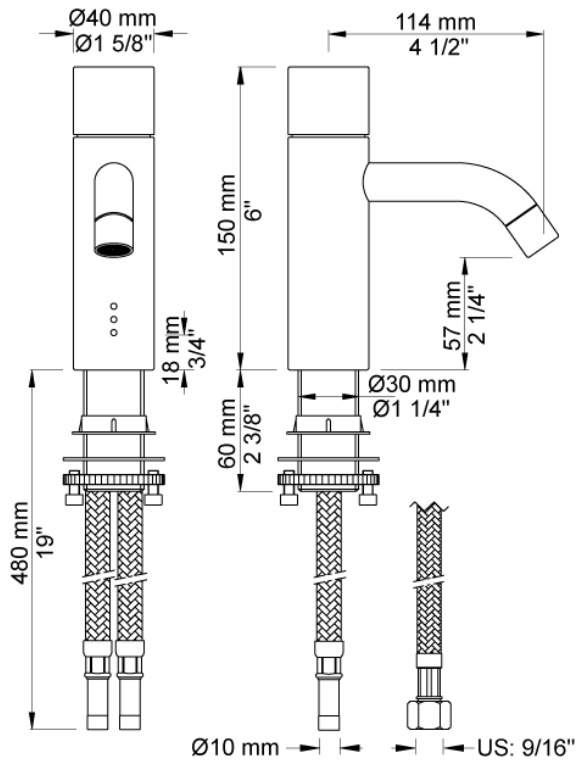

Date:

Client:

Project:

VOLA product: HV1E

**HV1E**

Basin mixer with on-off sensor for 'hands free' operation. The temperature control handle is available with or without peg, HV1E is without peg. Models with no peg can be locked in a preset position during installation.

HV1E comes complete with batteries.

Valve box for electronic mixer, VR2618 enclosed.

**Flow**

	Bar:	1,0	2,0	3,0	4,0	5,0
HV1E	(l/min)	5,0	5,0	5,0	5,0	5,0

**Available in colours**

- Color 02, Grey
- Color 04, Light blue
- Color 05, Orange
- Color 06, Light green
- Color 08, Yellow
- Color 09, Dark grey
- Color 12, Mocca
- Color 14, Bright red
- Color 15, Dark blue
- Color 16, Polished chrome
- Color 17, Gloss black
- Color 18, White
- Color 19, Natural brass
- Color 20, Brushed chrome
- Color 21, Carmine red
- Color 25, Pink
- Color 27, Matt black
- Color 40, Brushed stainless steel

Date:

Client:

Project:

VOLA product: HV1E

**VR2618**  
Box for electronic HV1E/4100