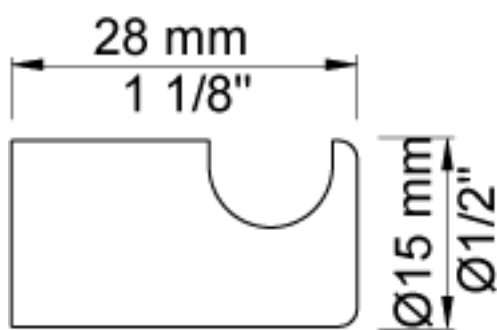

Date:

Client:

Project:

VOLA product: T17

**T17**

Towel hook, 28 mm, 4 pcs.

**Available in colours**

Color 02, Grey
Color 04, Light blue
Color 05, Orange
Color 06, Light green
Color 08, Yellow
Color 09, Dark grey
Color 12, Mocca
Color 14, Bright red
Color 15, Dark blue
Color 16, Polished chrome
Color 17, Gloss black
Color 18, White
Color 19, Natural brass
Color 20, Brushed chrome
Color 21, Carmine red
Color 25, Pink
Color 27, Matt black
Color 40, Brushed stainless steel