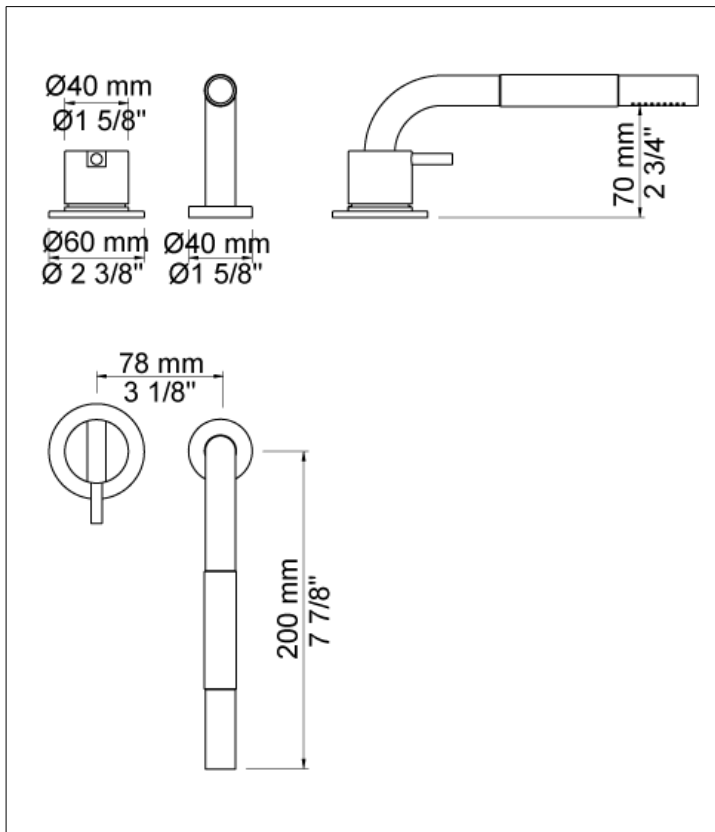

Date: _____

Client: _____

Project: _____

VOLA product: 500T1

500T1

One-handle mixer 500 with ceramic disc technology, for table mounting. With hand shower T1.
 Hole cut out size, mixer: 42 mm.
 Hole cut out size, shower: 28 mm.

Flow

| | Bar: | 1,0 | 2,0 | 3,0 | 4,0 | 5,0 |
|-------|---------|-----|-----|------|------|------|
| 500T1 | (l/min) | 6,4 | 9,0 | 11,0 | 12,7 | 14,2 |

Available in colours

- Color 02, Grey
- Color 04, Light blue
- Color 05, Orange
- Color 06, Light green
- Color 08, Yellow
- Color 09, Dark grey
- Color 12, Mocca
- Color 14, Bright red
- Color 15, Dark blue
- Color 16, Polished chrome
- Color 17, Gloss black
- Color 18, White
- Color 19, Natural brass
- Color 20, Brushed chrome
- Color 21, Carmine red
- Color 25, Pink
- Color 27, Matt black
- Color 40, Brushed stainless steel

Date:

Client:

Project:

VOLA product: 500T1

500
One-handle table-mounted mixer.

T1
Deck mounted pull out hand shower, with 2 m hose.
Work top: Max. 45 mm.
Hole cut out size: 28 mm.