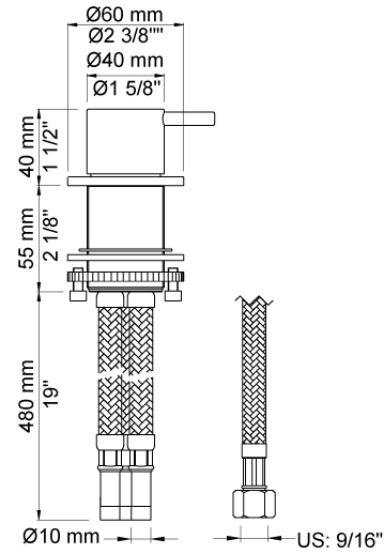

Date: _____

Client: _____

Project: _____

VOLA product: 500T1

500T1

One-handle mixer 500 with ceramic disc technology, for table mounting. With hand shower T1.
 Hole cut out size, mixer: 42 mm.
 Hole cut out size, shower: 28 mm.

Flow

| | Bar: | 1,0 | 2,0 | 3,0 | 4,0 | 5,0 |
|-------|---------|-----|-----|------|------|------|
| 500T1 | (l/min) | 6,4 | 9,0 | 11,0 | 12,7 | 14,2 |

Available in colours

- Color 02, Grey
- Color 04, Light blue
- Color 05, Orange
- Color 06, Light green
- Color 08, Yellow
- Color 09, Dark grey
- Color 12, Mocca
- Color 14, Bright red
- Color 15, Dark blue
- Color 16, Polished chrome
- Color 17, Gloss black
- Color 18, White
- Color 19, Natural brass
- Color 20, Brushed chrome
- Color 21, Carmine red
- Color 25, Pink
- Color 27, Matt black
- Color 40, Brushed stainless steel

Date:

Client:

Project:

VOLA product: 500T1

500
One-handle table-mounted mixer.

T1
Deck mounted pull out hand shower, with 2 m hose.
Work top: Max. 45 mm.
Hole cut out size: 28 mm.