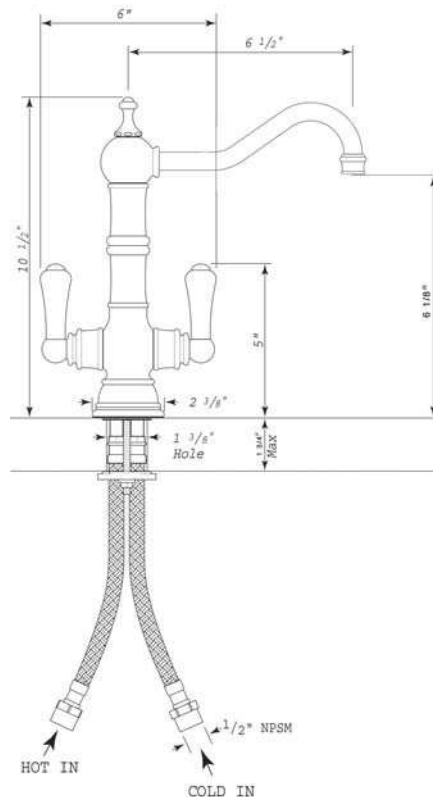

WARRANTY

- Limited Lifetime

* For CA/VT, place a "2" at end of model number for code compliant product. (Example A3608LMAPC-2)

Consult your local ROHL showroom for additional information and specifications. For complete warranty details and a list of showrooms, go to www.rohlhome.com.