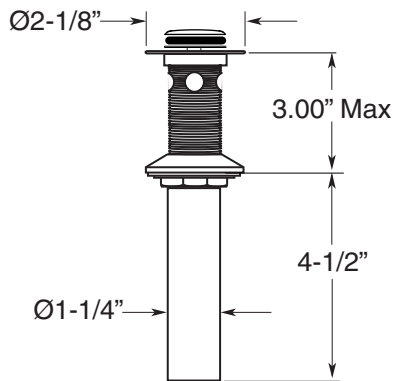

1.196008

Harlow

Widespread Lavatory Set

**FEATURES:**

- All brass construction. Flexible hoses designed to be installed on 8" to 16" centers.
- Includes soft touch drain assembly with overflow P/N 18.11.052
- Lever style handles with setscrew attachment.
- 1/4-turn ceramic disc valve cartridge.
- Available in all finishes. Warranty varies according to finish selection.
- Flow restrictor in spout tee is limited to 1.5 gpm.
- Certified to meet or exceed the following codes and standards:  
ASME A112.18.1-2005/CSAB 125.1-2005

NOTE: Spout and valves install through 1-1/4" diameter holes

SOFT TOUCH  
DRAIN ASSEMBLY  
P/N: 18.11.052

Note: Measurements are subject to change or cancellation. No responsibility is assumed for use of superseded or voided pages.