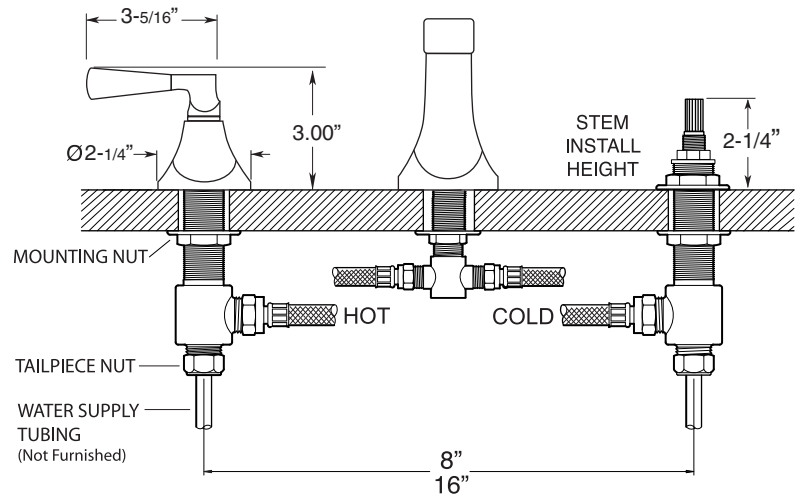

1.196008

Harlow

Widespread Lavatory Set

**FEATURES:**

- All brass construction. Flexible hoses designed to be installed on 8" to 16" centers.
- Includes soft touch drain assembly with overflow P/N 18.11.052
- Lever style handles with setscrew attachment.
- 1/4-turn ceramic disc valve cartridge.
- Available in all finishes. Warranty varies according to finish selection.
- Flow restrictor in spout tee is limited to 1.5 gpm.
- Certified to meet or exceed the following codes and standards:  
ASME A112.18.1-2005/CSAB 125.1-2005

NOTE: Spout and valves install through 1-1/4" diameter holes

SOFT TOUCH  
DRAIN ASSEMBLY  
P/N: 18.11.052

Note: Measurements are subject to change or cancellation. No responsibility is assumed for use of superseded or voided pages.