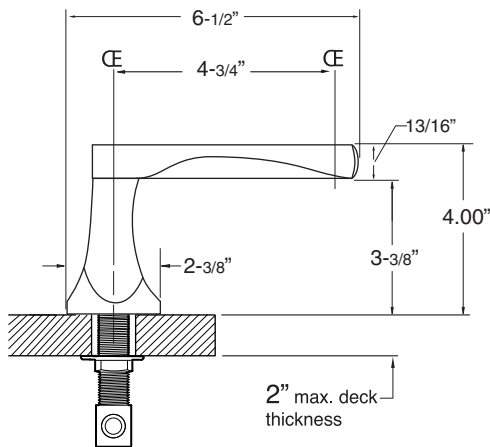

1.196008

Harlow

Widespread Lavatory Set

**FEATURES:**

- All brass construction. Flexible hoses designed to be installed on 8" to 16" centers.
- Includes soft touch drain assembly with overflow P/N 18.11.052
- Lever style handles with setscrew attachment.
- 1/4-turn ceramic disc valve cartridge.
- Available in all finishes. Warranty varies according to finish selection.
- Flow restrictor in spout tee is limited to 1.5 gpm.
- Certified to meet or exceed the following codes and standards:  
ASME A112.18.1-2005/CSAB 125.1-2005

NOTE: Spout and valves install through 1-1/4" diameter holes

SOFT TOUCH  
DRAIN ASSEMBLY  
P/N: 18.11.052

Note: Measurements are subject to change or cancellation. No responsibility is assumed for use of superseded or voided pages.