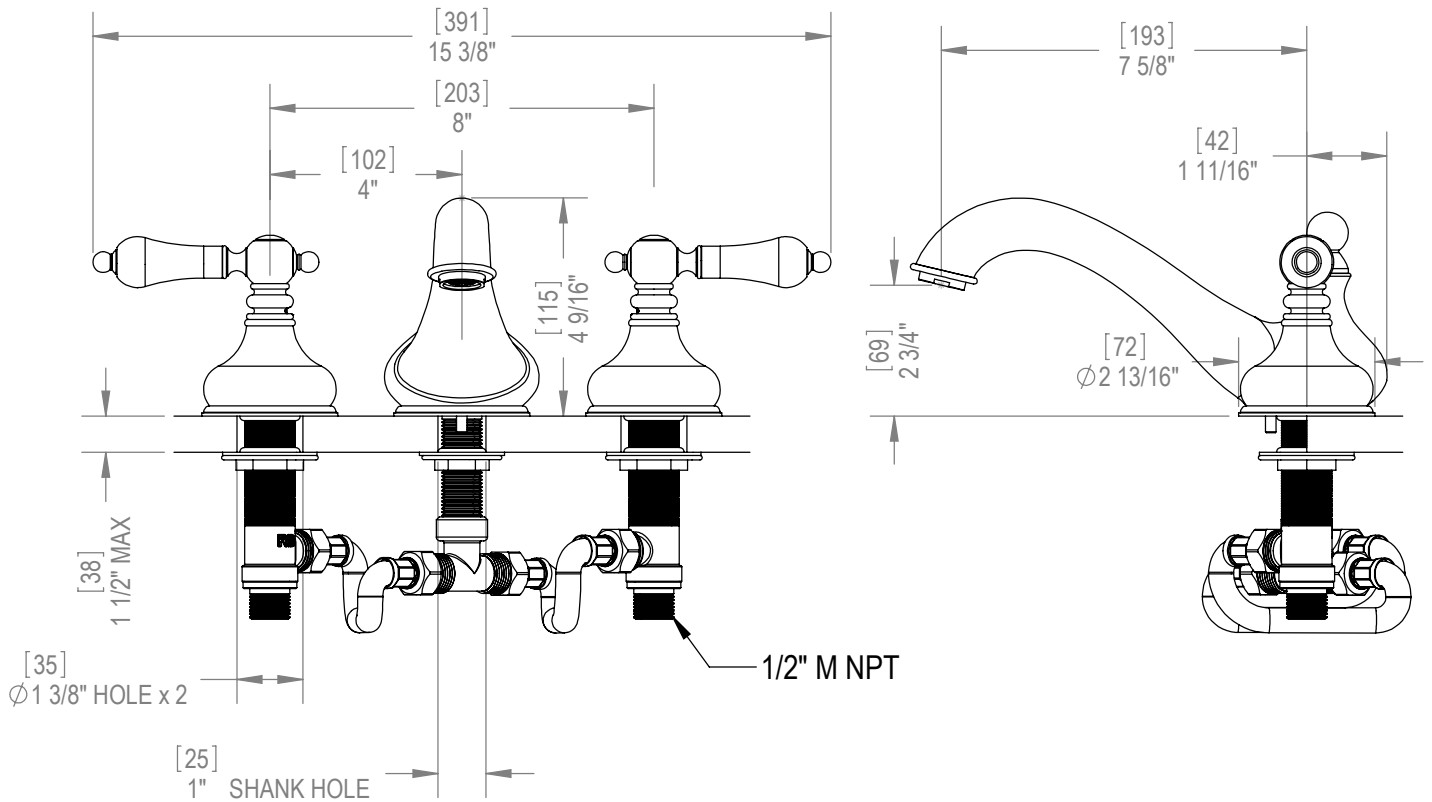

Features

- Brass construction with choice of 18 finishes
- Two Lever handles
- Quarter-turn, ceramic disc cartridges, 3/4" Valves
- Flexible Stainless Steel supply hoses for easy installation
- Flow rate: 12 gpm @ 40 psi
15 gpm @ 60 psi

ROMANESQUE

Roman Tub Filler 3/4" Valves
Model: 5ARBRML XX-XX

Critical Dimensions

TEL: 905-851-6781
FAX: 905-851-8031
TOLL FREE: 800-461-5901

THE **Rubinet** FAUCET COMPANY

www.rubinet.com

Features

- Brass construction with choice of 18 finishes
- Two Lever handles
- Quarter-turn, ceramic disc cartridges, 1/2" Valves
- Flexible Stainless Steel supply hoses for easy installation
- Flow rate: 9.5 gpm @ 40 psi
11.5 gpm @ 60 psi

ROMANESQUE

Roman Tub Filler 1/2" Valves
Model: 5ERBRML XX-XX

Critical Dimensions

TEL: 905-851-6781
FAX: 905-851-8031
TOLL FREE: 800-461-5901

THE **Rubinet** FAUCET COMPANY

www.rubinet.com