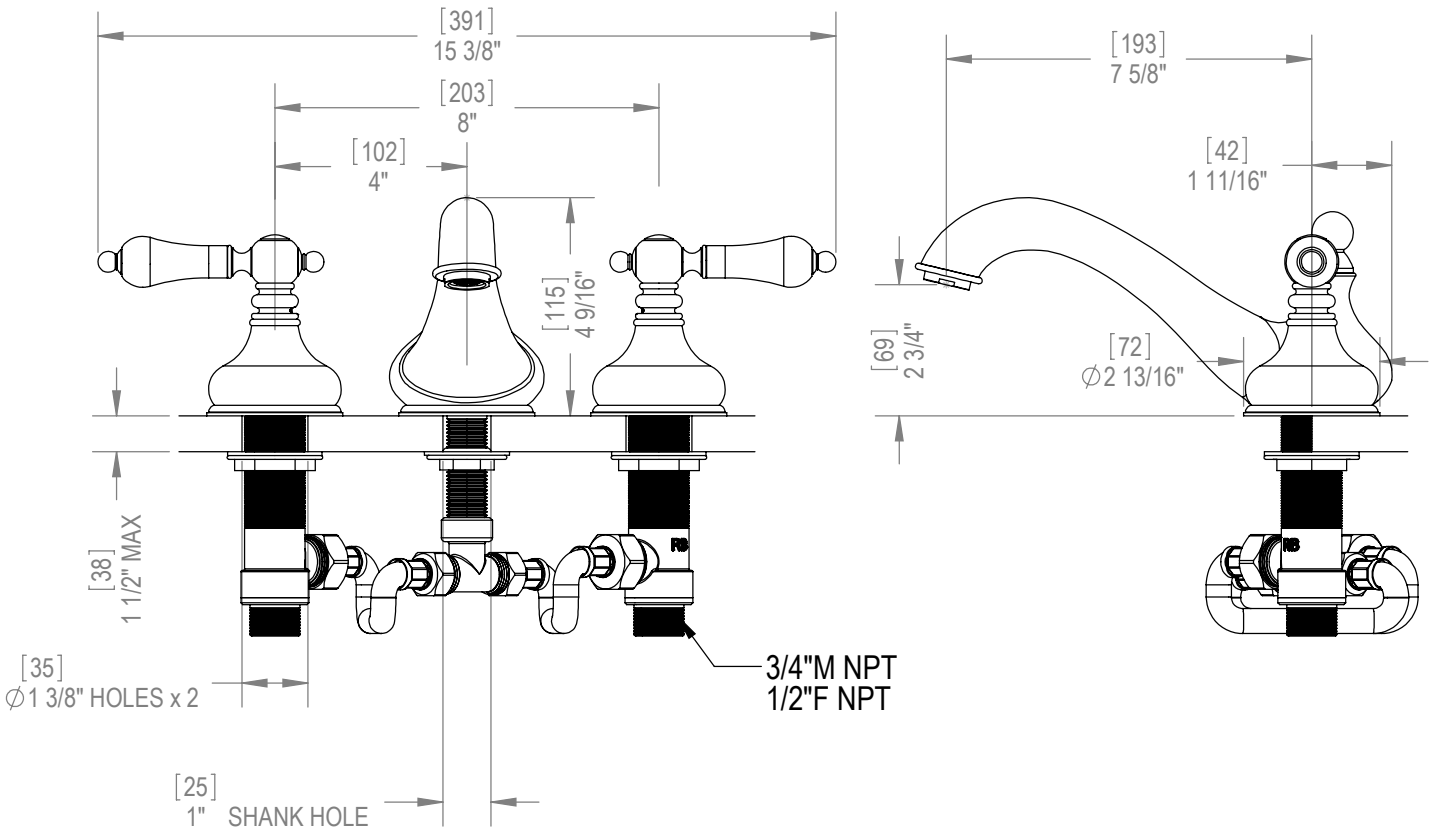

Features

- Brass construction with choice of 18 finishes
- Two Lever handles
- Quarter-turn, ceramic disc cartridges, 3/4" Valves
- Flexible Stainless Steel supply hoses for easy installation
- Flow rate: 12 gpm @ 40 psi
15 gpm @ 60 psi

ROMANESQUE

Roman Tub Filler 3/4" Valves
Model: 5ARBRML XX-XX

Critical Dimensions

TEL: 905-851-6781
FAX: 905-851-8031
TOLL FREE: 800-461-5901

THE **Rubinet** FAUCET COMPANY

www.rubinet.com

Features

- Brass construction with choice of 18 finishes
- Two Lever handles
- Quarter-turn, ceramic disc cartridges, 1/2" Valves
- Flexible Stainless Steel supply hoses for easy installation
- Flow rate: 9.5 gpm @ 40 psi
11.5 gpm @ 60 psi

ROMANESQUE

Roman Tub Filler 1/2" Valves
Model: 5ERBRML XX-XX

Critical Dimensions

TEL: 905-851-6781
FAX: 905-851-8031
TOLL FREE: 800-461-5901

THE **Rubinet** FAUCET COMPANY

www.rubinet.com