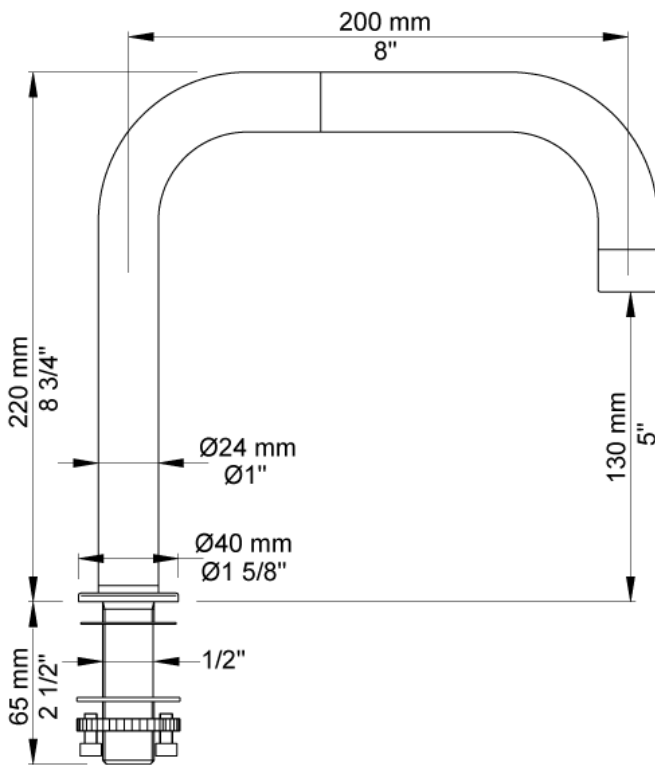

Date:

Client:

Project:

VOLA product: 090D

090D

360° double swivel spout.
Hole cut out size: 21 mm, max. 29 mm.

Available in colours

- Color 02, Grey
- Color 04, Light blue
- Color 05, Orange
- Color 06, Light green
- Color 08, Yellow
- Color 09, Dark grey
- Color 12, Mocca
- Color 14, Bright red
- Color 15, Dark blue
- Color 16, Polished chrome
- Color 17, Gloss black
- Color 18, White
- Color 19, Natural brass
- Color 20, Brushed chrome
- Color 21, Carmine red
- Color 25, Pink
- Color 27, Matt black
- Color 40, Brushed stainless steel