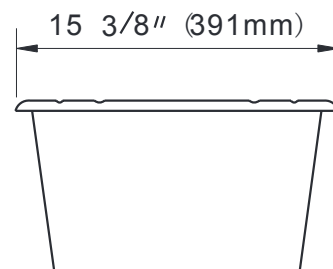

## Antigua rande counter-top lavatory

St. Thomas Creations	
Item number	Lavatory 1003.000.**
Material	Vitreous China
Date	1/20/2010