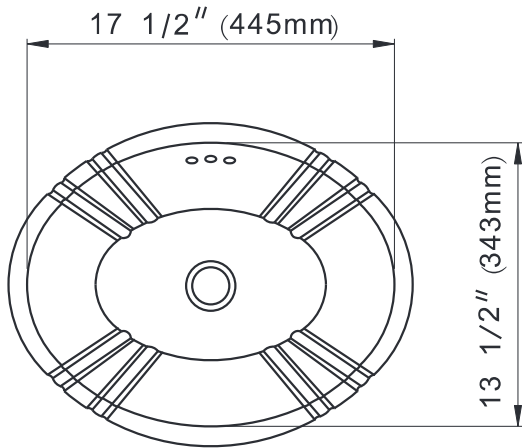

## Antigua rande counter-top lavatory

St. Thomas Creations	
Item number	Lavatory 1003.000.**
Material	Vitreous China
Date	1/20/2010