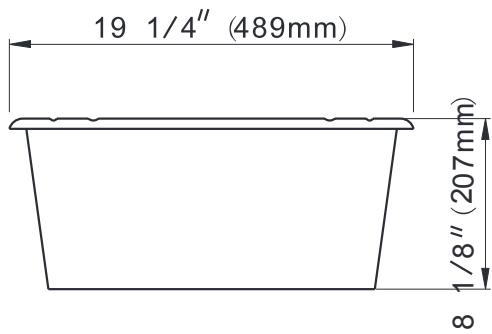

## Antigua rande counter-top lavatory

St. Thomas Creations	
Item number	Lavatory 1003.000.**
Material	Vitreous China
Date	1/20/2010