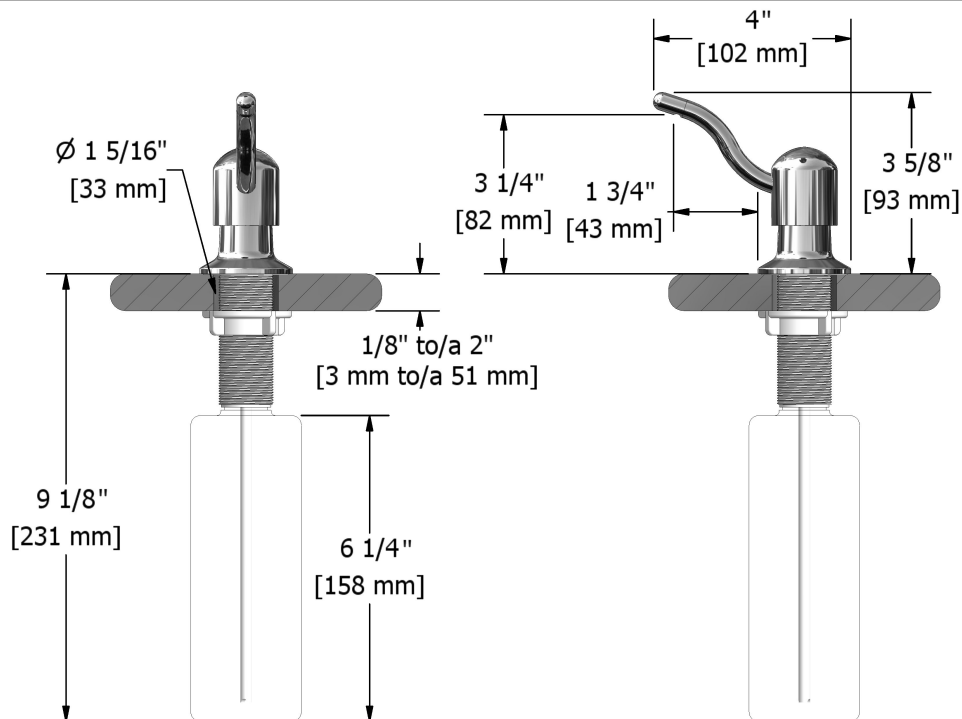

Soap dispenser, classic
SD1XX

Specifications

Descriptions

- Brass

Available colors

- C : Chrome
- BN : Brushed nickel (PVD)
- SS : Stainless steel (PVD)

Sizes, models and finishes may differ from thoses presented.