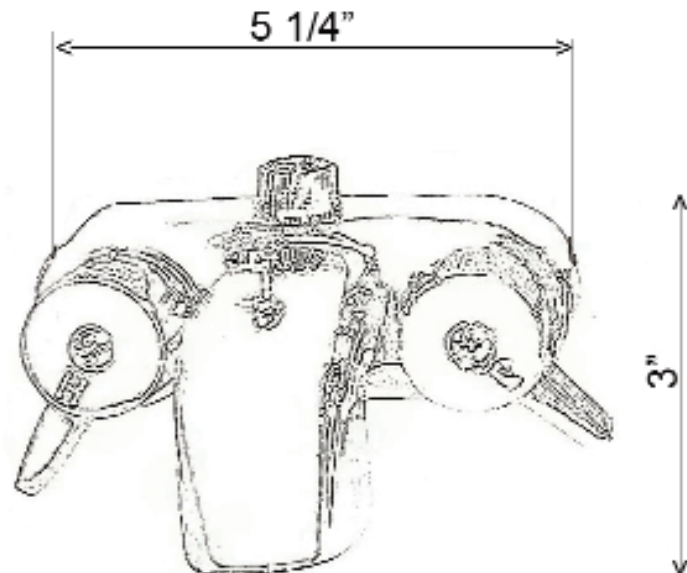

TUB WALL-MOUNTED FAUCET WITH HAND SHOWER

Cat. No.

4205

Features:

- ▶ Washerless Diverter Bathcock
- ▶ Five Function Hand Shower
- ▶ Check Valve in Handshower
- ▶ 3 3/8" Centers
- ▶ 1/4 Turn
- ▶ 59" Hose and Wall Bracket
- ▶ Metal Lever Handles

Finishes:

CP Polished Chrome

Hand Held Shower: 9 1/2"

Faucet Width: 5 1/4"

Front to Back: 4 1/2"

Dimensions are nominal and may vary. Dimensions and specifications subject to change without notice.