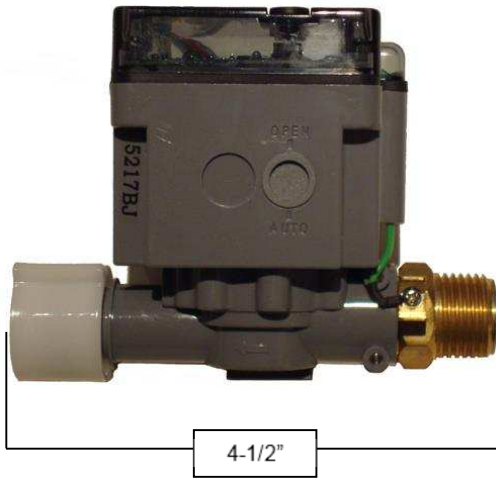

PRODUCT SPECIFICATIONS

Hands Free Faucet with Tall Cixx Spout
SANS-CX-DM-T

Jan 2014

- ADA Compliant
- Custom sizes and finishes available

GPM	1.5

PRODUCT SPECIFICATIONS

Hands Free Faucet with Tall Cixx Spout
SANS-CX-DM-T

Jan 2014

Sensor Module
1/2" to 1/2"

Mixing valve
3/8" compression inlets
1/2" NPT outlet

Battery Pack