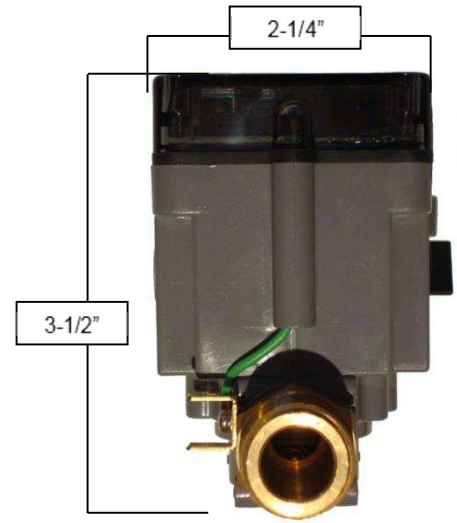

PRODUCT SPECIFICATIONS

Hands Free Faucet with Tall Cixx Spout
SANS-CX-DM-T

Jan 2014

- ADA Compliant
- Custom sizes and finishes available

GPM	1.5

PRODUCT SPECIFICATIONS

Hands Free Faucet with Tall Cixx Spout
SANS-CX-DM-T

Jan 2014

Sensor Module
1/2" to 1/2"

Mixing valve
3/8" compression inlets
1/2" NPT outlet

Battery Pack