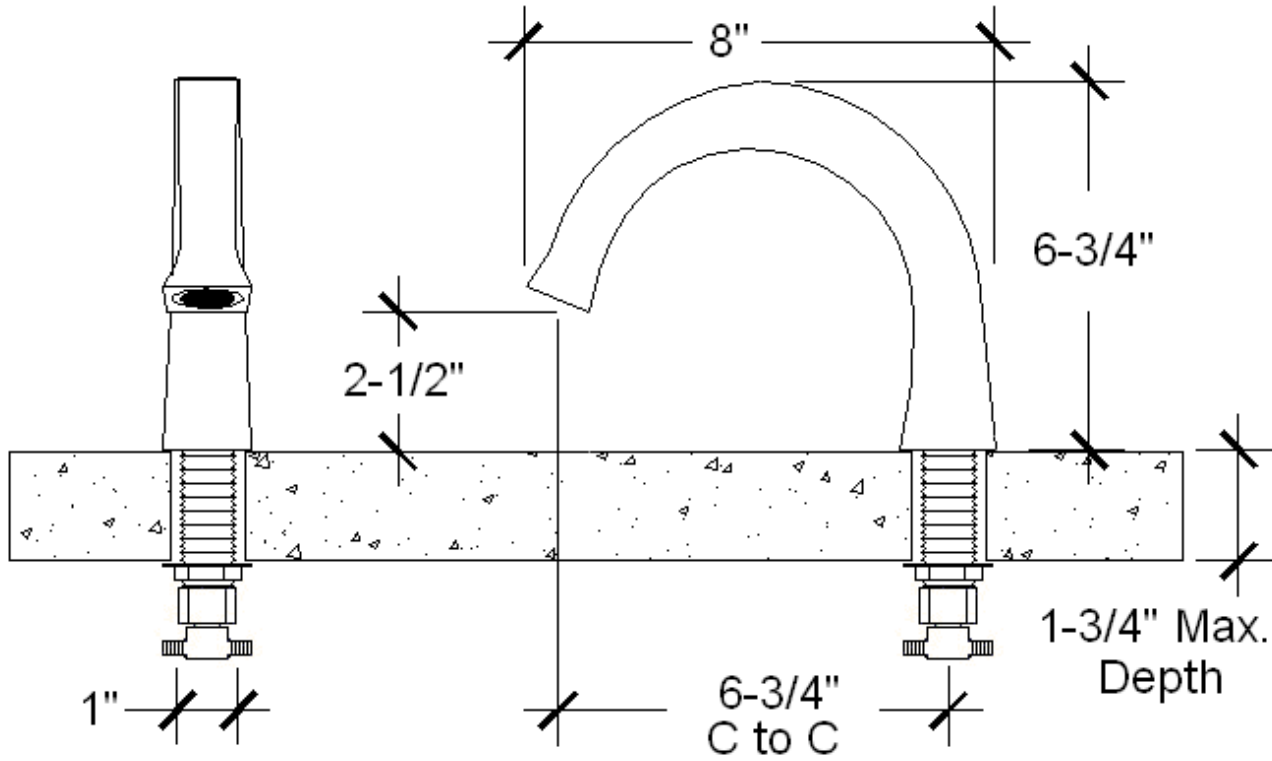

PRODUCT SPECIFICATIONS

Hands Free Faucet with Tall Cixx Spout
SANS-CX-DM-T

Jan 2014

- ADA Compliant
- Custom sizes and finishes available

GPM	1.5

PRODUCT SPECIFICATIONS

Hands Free Faucet with Tall Cixx Spout
SANS-CX-DM-T

Jan 2014

Sensor Module
1/2" to 1/2"

Mixing valve
3/8" compression inlets
1/2" NPT outlet

Battery Pack