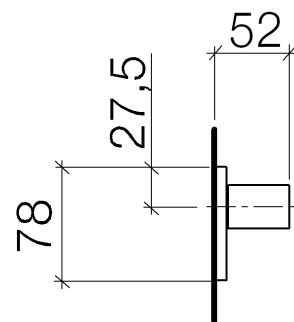

### Product specifications

**Exposed trim parts only, rough to be ordered separately**

- 3 1/8" x 2 1/8" flange

### Accessories required

- Rough for wall-mounted volume control – 1/2" clockwise closing; 35621970
- Rough for wall-mounted volume control – 1/2" clockwise closing; 35621970
- Rough for wall-mounted volume control – 1/2" counter-clockwise closing; 35671970
- Rough for wall-mounted volume control – 1/2" counter-clockwise closing; 35671970
- Rough for wall-mounted volume control – 3/4" clockwise closing; 35622970
- Rough for wall-mounted volume control – 3/4" clockwise closing; 35622970
- Rough for wall-mounted volume control – 3/4" counter-clockwise closing; 35672970
- Rough for wall-mounted volume control – 3/4" counter-clockwise closing; 35672970

**Exploded assembly drawing**

**Order quantity**

<b>No.</b>	<b>Article number</b>	<b>Name</b>	<b>Installation quantity</b>
<b>1</b>	092073001ff	handle	1
<b>2</b>	09121200290	fixing cap	1
<b>3</b>	09311100790	pin	1
<b>4</b>	092773006ff	rosette	1
<b>5</b>	09141006090	seal	1
<b>6</b>	092906020ff	spindle	1
<b>7</b>	09141502090	ring	1
<b>8</b>	09233002390	nut	1
<b>9</b>	09210210890	disc	1