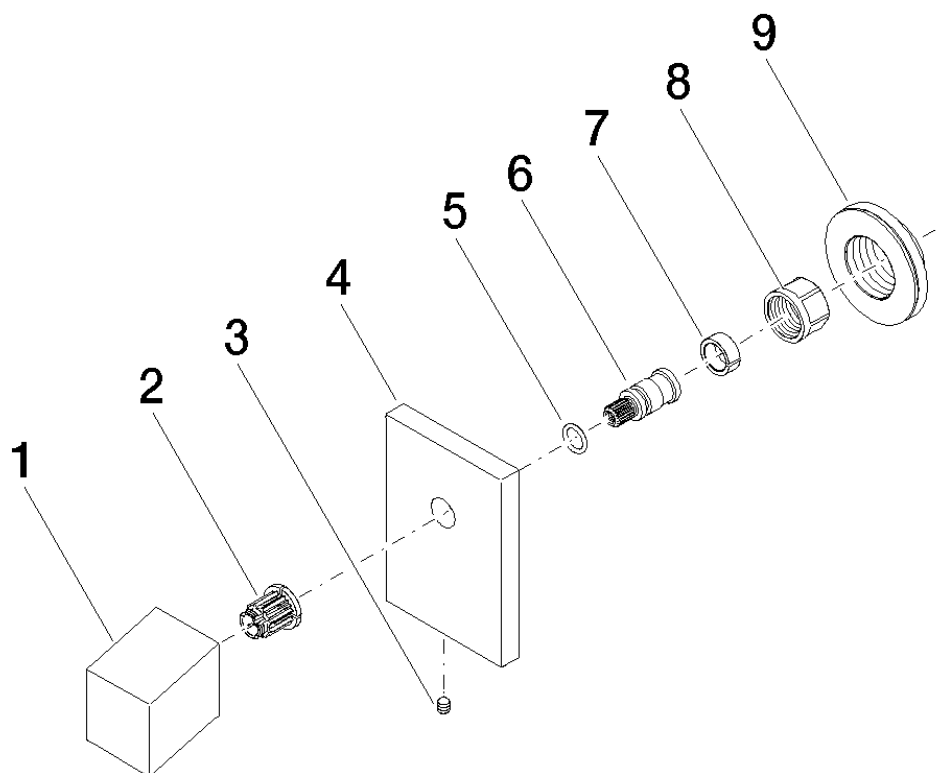

### Product specifications

**Exposed trim parts only, rough to be ordered separately**

- 3 1/8" x 2 1/8" flange

### Accessories required

- Rough for wall-mounted volume control – 1/2" clockwise closing; 35621970
- Rough for wall-mounted volume control – 1/2" clockwise closing; 35621970
- Rough for wall-mounted volume control – 1/2" counter-clockwise closing; 35671970
- Rough for wall-mounted volume control – 1/2" counter-clockwise closing; 35671970
- Rough for wall-mounted volume control – 3/4" clockwise closing; 35622970
- Rough for wall-mounted volume control – 3/4" clockwise closing; 35622970
- Rough for wall-mounted volume control – 3/4" counter-clockwise closing; 35672970
- Rough for wall-mounted volume control – 3/4" counter-clockwise closing; 35672970

**Exploded assembly drawing**

**Order quantity**

<b>No.</b>	<b>Article number</b>	<b>Name</b>	<b>Installation quantity</b>
<b>1</b>	092073001ff	handle	1
<b>2</b>	09121200290	fixing cap	1
<b>3</b>	09311100790	pin	1
<b>4</b>	092773006ff	rosette	1
<b>5</b>	09141006090	seal	1
<b>6</b>	092906020ff	spindle	1
<b>7</b>	09141502090	ring	1
<b>8</b>	09233002390	nut	1
<b>9</b>	09210210890	disc	1