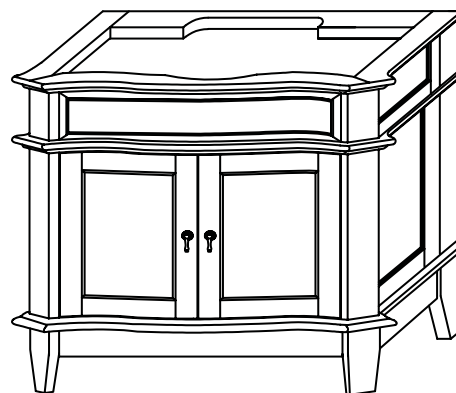

Available finishes:

CAFÉ WALNUT F13

Available tops:

SOLERNO STONE TOP

SOLERNO STONE BACKSPLASH

TOP VIEW

FRONT VIEW

SIDE VIEW