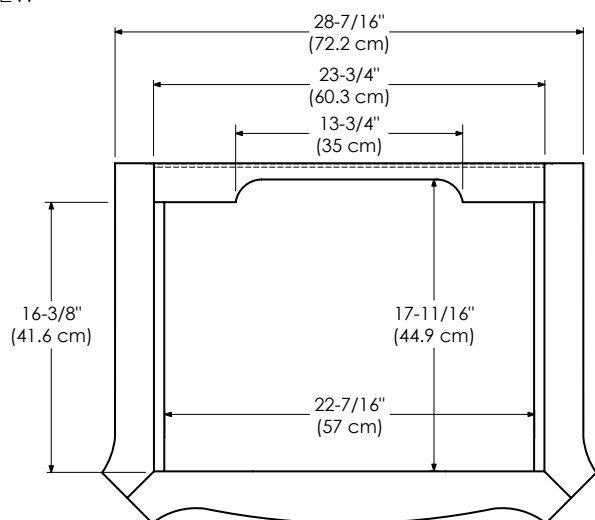

FRONT VIEW

Soft Close Wood
Soft Close and Full Extension drawers with Dovetail Construction
Matching Finish throughout the Interior
Matching Mirror

All Ronbow cabinets are made of solid hardwood or hardwood plywood and meet strict CARB Standards.
No particle Board or Micro-Density Fiberboard (MDF) are used.

Available finishes:

CAFÉ WALNUT F13

Available tops:

SOLERNO STONE TOP

SOLERNO STONE BACKSPLASH

TOP VIEW