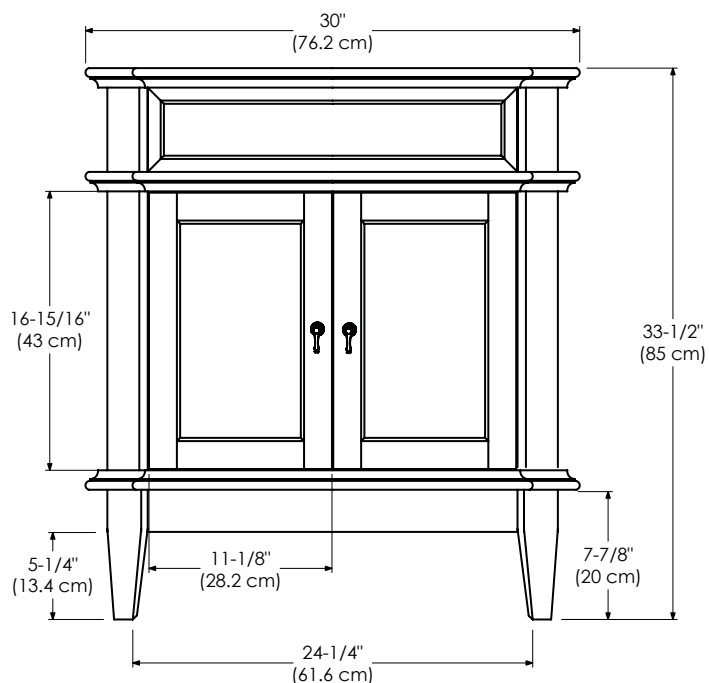

Available finishes:

CAFÉ WALNUT F13

Available tops:

SOLERNO STONE TOP

SOLERNO STONE BACKSPLASH

TOP VIEW

FRONT VIEW

SIDE VIEW