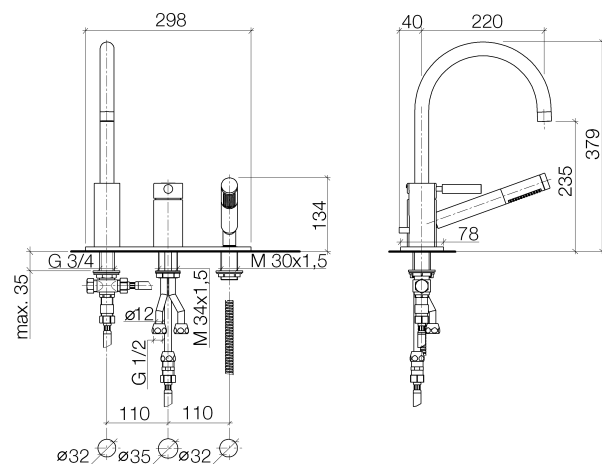

Product specifications

- **8 5/8" projection**
- Swivel spout 180°
- M 22 x 1 aerator – female thread
- Back flow preventer in shower outlet
- Sleeve for cartridge screw
- 1x 1/2" copper pipe, 6 3/4"
- Automatic diverter
- xSTREAM ceramic disc cartridge
- Hand shower with descaling system and back flow preventer
- Metal shower hose 88 5/8", consisting of 1 pc. 19 5/8" chrome plated metal hose and 1 pc. 68 7/8" flex line
- 3x compression connection 1/2" x 1/2"
- Cover plate 11 3/4" x 3 1/8"
- Total height 14 5/8"
- Height to aerator/spout outlet 9"
- Hole diameter spout/mixer 1 3/8"
- Hand shower hole diameter 1 1/4"
- 2x 1/2" copper pipe (cold/hot), 3 7/8"

- 20° x 1/2" x 1/2" angle
 - Shower hose guide
 - Hand shower water flow rate limited to max. 2.38 gpm
- Internal backflow preventer.

Surfaces

- chrome 27322885-00
- chrome 27322885-00
- matt platinum 27322885-06
- matt platinum 27322885-06

Exploded assembly drawing

Order quantity

No.	Article number	Name	Installation quantity
1	13512885ff	spout	1
2	1250297090	hose	1
3	0924031681090	nipple	1
4	09141004390	seal	2
5	29200885ff	connection	1
6	28010979ff	shower	1
7	04240418900ff	nipple	1
8	09142000290	seal	1
9	28322970ff	hose	1
10	09184008590	sleeve	1
11	091101084ff	cover	1
12	093001090-07	sleeve	1
13	0423100324690	fixing set	1
14	1250597090	hose	1