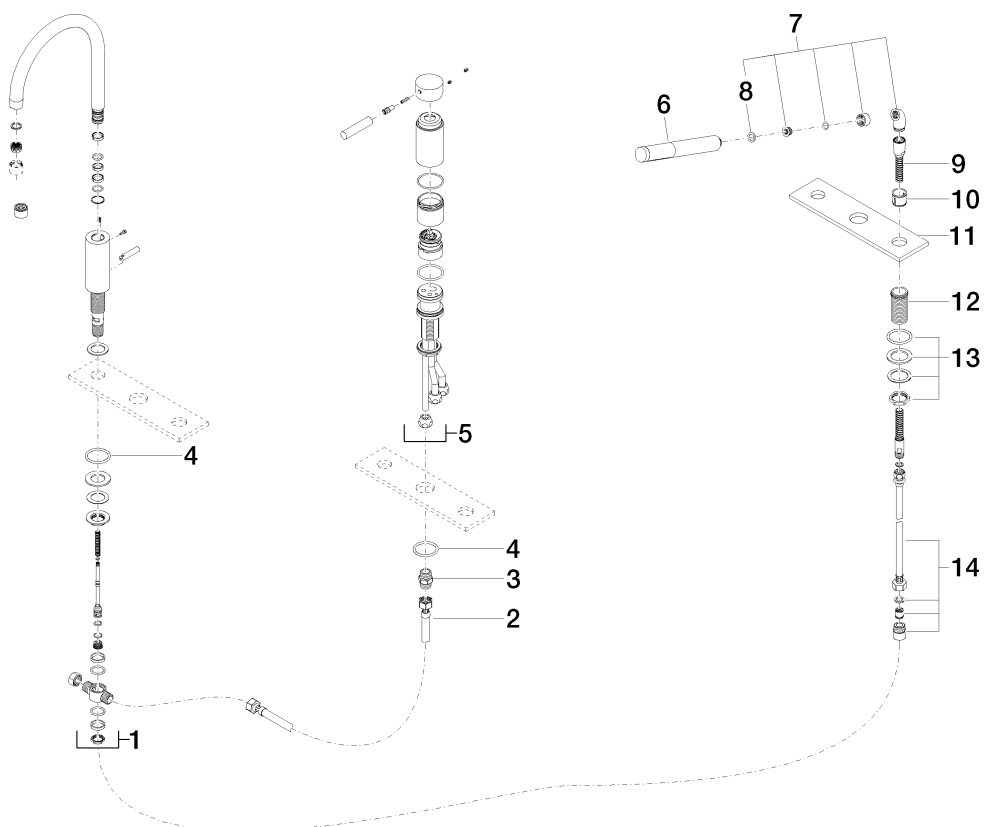

Product specifications

- **8 5/8" projection**
- Swivel spout 180°
- M 22 x 1 aerator – female thread
- Back flow preventer in shower outlet
- Sleeve for cartridge screw
- 1x 1/2" copper pipe, 6 3/4"
- Automatic diverter
- xSTREAM ceramic disc cartridge
- Hand shower with descaling system and back flow preventer
- Metal shower hose 88 5/8", consisting of 1 pc. 19 5/8" chrome plated metal hose and 1 pc. 68 7/8" flex line
- 3x compression connection 1/2" x 1/2"
- Cover plate 11 3/4" x 3 1/8"
- Total height 14 5/8"
- Height to aerator/spout outlet 9"
- Hole diameter spout/mixer 1 3/8"
- Hand shower hole diameter 1 1/4"
- 2x 1/2" copper pipe (cold/hot), 3 7/8"

- 20° x 1/2" x 1/2" angle
 - Shower hose guide
 - Hand shower water flow rate limited to max. 2.38 gpm
- Internal backflow preventer.

Surfaces

- chrome 27322885-00
- chrome 27322885-00
- matt platinum 27322885-06
- matt platinum 27322885-06

Exploded assembly drawing

Order quantity

No.	Article number	Name	Installation quantity
1	13512885ff	spout	1
2	1250297090	hose	1
3	0924031681090	nipple	1
4	09141004390	seal	2
5	29200885ff	connection	1
6	28010979ff	shower	1
7	04240418900ff	nipple	1
8	09142000290	seal	1
9	28322970ff	hose	1
10	09184008590	sleeve	1
11	091101084ff	cover	1
12	093001090-07	sleeve	1
13	0423100324690	fixing set	1
14	1250597090	hose	1