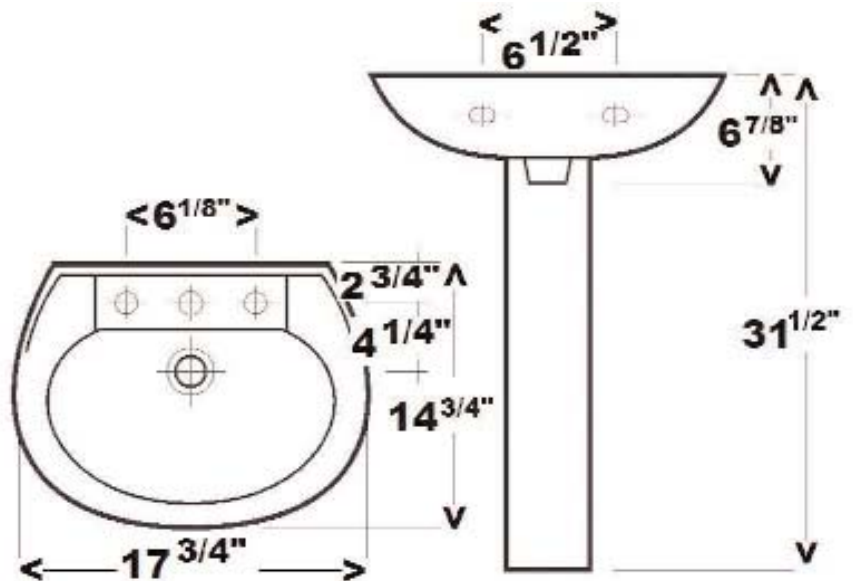

Hampshire 450 Pedestal Lavatory

Cat. No.
3-201

Pedestal

W: 17 3/4"
D: 14 3/4"
H: 31 1/2"
Flange: 1 5/8"

Features

- ▶ Made of Vitreous China
- ▶ Overflow
- ▶ Can be Installed Using Toggle or Molly Bolts (not included)

*For ease of installation, order one of the following:

1. Hangers (pair) \$4.75
2. Bracket (one) \$11.50

Colors:

WH White

Compliance Certification
Meets or exceeds the following specifications: ASME A112 (and 19.6M) for Vitreous china fixtures.

Interior Dimensions:

Basin Interior: 13 3/4"W x 8 7/8"D

Basin Depth: 4 1/2"

Mount bolts height: 30"

Mount holes cc: 6 1/2"

Faucet hole: 1 1/4"

Spout hole: 1 1/8"

Dimensions of fixture are nominal and may vary within the range of tolerances established by ANSI Standard A112.19.2. Dimensions and specifications subject to change without notice.