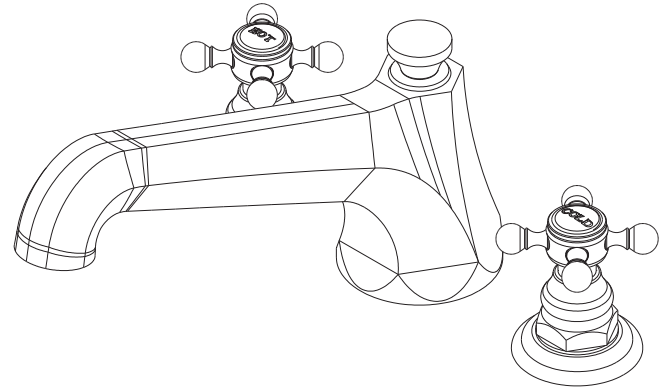

Features

- Solid brass construction
- ADA compliant traditional cross handles
- 4-3/4" (12.1 cm) spout height at outlet
- 9-1/4" (23.5 cm) spout reach (c-c)
- Intended for use with Newport Brass rough valve kit (Required Accessory) which incorporates the following:
  - Brass valve bodies and quick-connect spout fitting
  - Quarter-turn washerless ceramic disc 3/4" valve cartridges

Codes / Standards Compliance

Meets or exceeds the following at date of manufacture:

- ASME A112.18.1/CSA B125.1
- IAPMO/cUPC
- IPC
- ADA
- ICC/ANSI A117.1
- All applicable US Federal and State material regulations
- EPA Watersense

Roman Tub Deck Trim

3-926

Colors / Finishes

- 15: Polished Nickel
- 15S: Satin Nickel
- 26: Polished Chrome
- 10B: Oil Rubbed Bronze
- Other: Refer to the Newport Brass catalog for additional color/finish options.

Specified Model

Model	Description	Colors / Finishes				
3-926	Roman Tub Deck Trim	☐ 15	☐ 15S	☐ 26	☐ 10B	☐ Other

Required Accessory:

Trim, above, and Rough Valve Kit, below, must both be specified.

Application	Roman Tub			Roman Tub with Handshower					
	Hot Valve	Cold Valve	Spout Quick-Connect Fitting	Hot Valve	Cold Valve	Spout Quick-Connect Fitting	Poly-Braided Hose	Handshower Diverter	H/S Flange Hardware
Inlet/Outlet Size	3/4"	3/4"	3/4"	3/4"	3/4"	3/4"	1/2"	1/2" / 3/4"	-
Part Number	☐ 1-502			☐ 1-507					
Image									

Product Specification:

Add "Color / Finish" suffix to Tub Deck Trim model number, below.

The Roman Tub Deck Trim shall be made of solid brass construction. Roman Tub Deck Trim shall incorporate ADA compliant traditional cross handles. Product shall incorporate a 4-3/4" (12.1 cm) spout height at outlet and a 9-1/4" (23.5 cm) spout reach (c-c). Rough valve kit shall incorporate brass valve bodies with quarter-turn washerless ceramic disc 3/4" valve cartridges and a quick-connect spout fitting. Roman Tub Deck Trim shall be Newport Brass Model 3-926/____ and Newport Brass rough valve kit shall be 1-502.