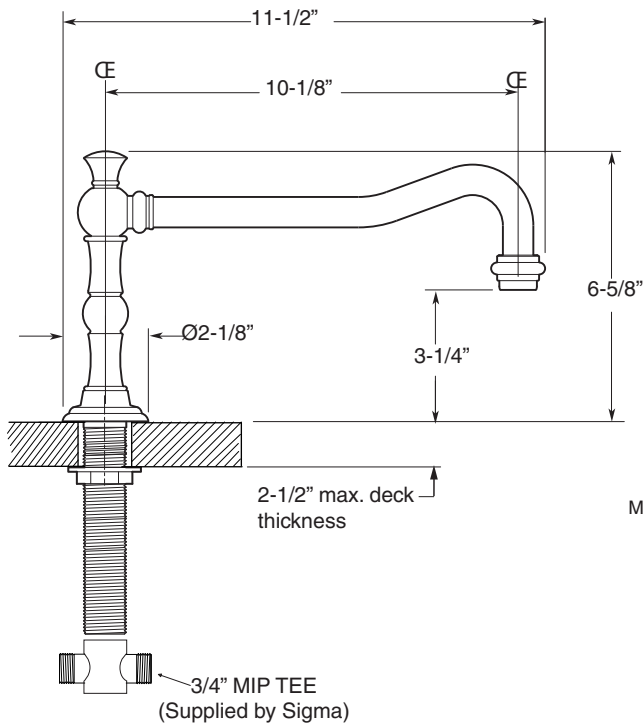

**FEATURES:**

- All brass construction.
- Porcelain lever style handles with decorative screw attachment.
- 3/4" valve bodies with 1/4-turn ceramic disc valve cartridge
- Available in all finishes. Warranty varies according to finish selection.
- Certified to meet and exceed the following codes and standards:  
ASME A112.18.1-2005/CSAB 125.1-2005

**NOTE:** Spout and valves install through 1-1/4" diameter holes.  
Plumber to provide 3/4" supply lines to valves

# Parts List Series 350

Orleans  
(Porcelain Lever)  
Roman Tub Set