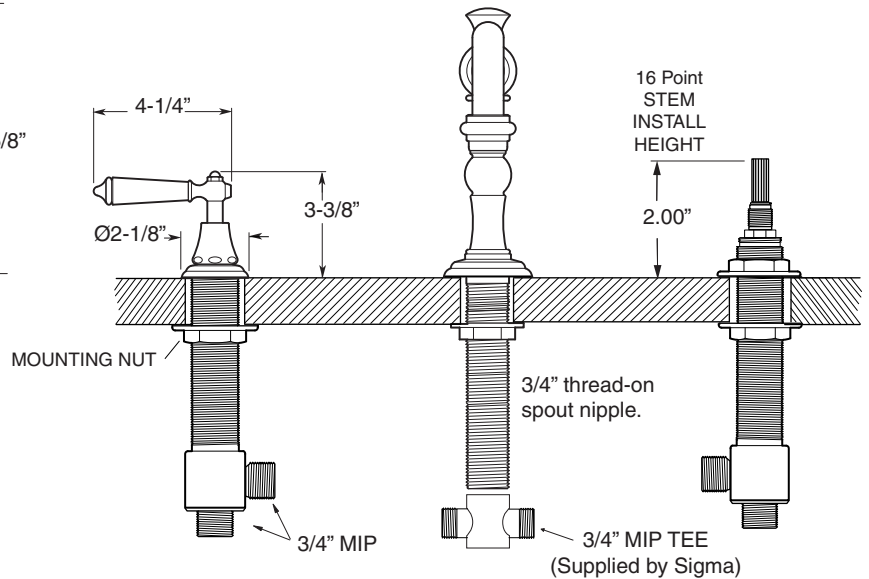

**FEATURES:**

- All brass construction.
- Porcelain lever style handles with decorative screw attachment.
- 3/4" valve bodies with 1/4-turn ceramic disc valve cartridge
- Available in all finishes. Warranty varies according to finish selection.
- Certified to meet and exceed the following codes and standards:  
ASME A112.18.1-2005/CSAB 125.1-2005

**NOTE:** Spout and valves install through 1-1/4" diameter holes.  
Plumber to provide 3/4" supply lines to valves

# Parts List Series 350

Orleans  
(Porcelain Lever)  
Roman Tub Set