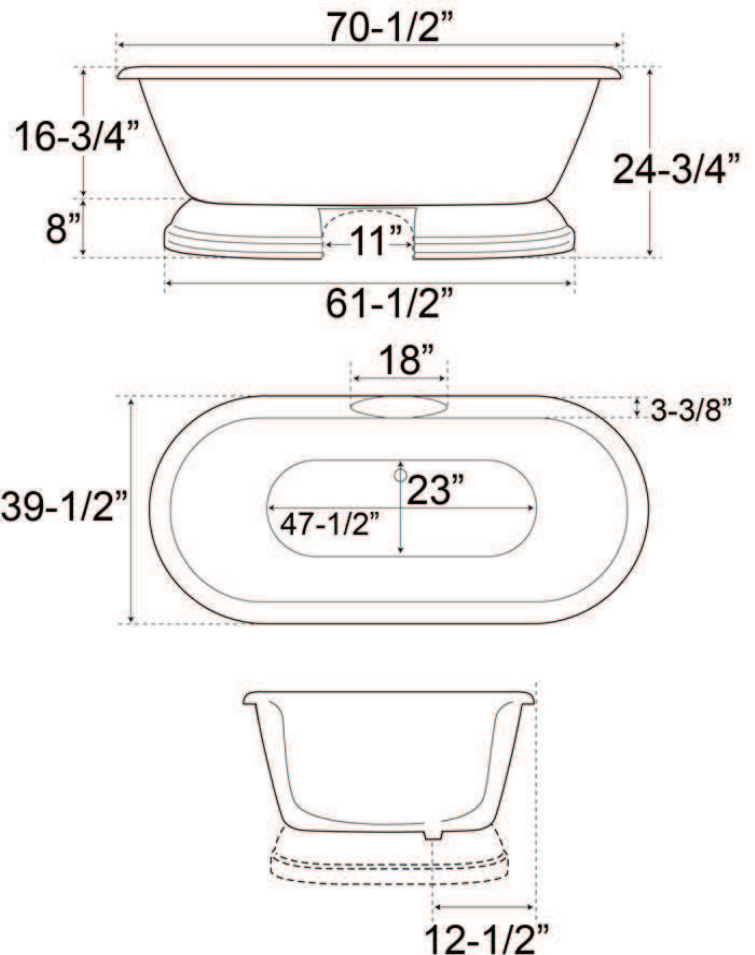

**CORSICA
71" ACRYLIC DOUBLE
ROLL TOP TUB**

Cat. No.
ADR7H71B

L: 70 1/2"
W: 39 1/2"
H: 24 3/4"

Water depth: 17 1/2" at drain to top of tub

The following is recommended for ATDR tubs:

- Rim-mounted faucets: part #4601 or 7529
- Straight bath supplies: part #5577
- Leg tub drain: part #5599LT

Gallon Capacity: 82
Shipping Weight: 425 lbs.
Empty Weight: 200 lbs.
Filled Weight: 885 lbs.

Features:

- ▶ Acrylic construction for lighter weight
- ▶ Includes decorative base
- ▶ Tub rim has tap deck
- ▶ 7" centers in tub deck
- ▶ No overflow
- ▶ Tub is thoroughly inspected before shipment

Dimensions of fixture are nominal and specifications subject to change without notice.