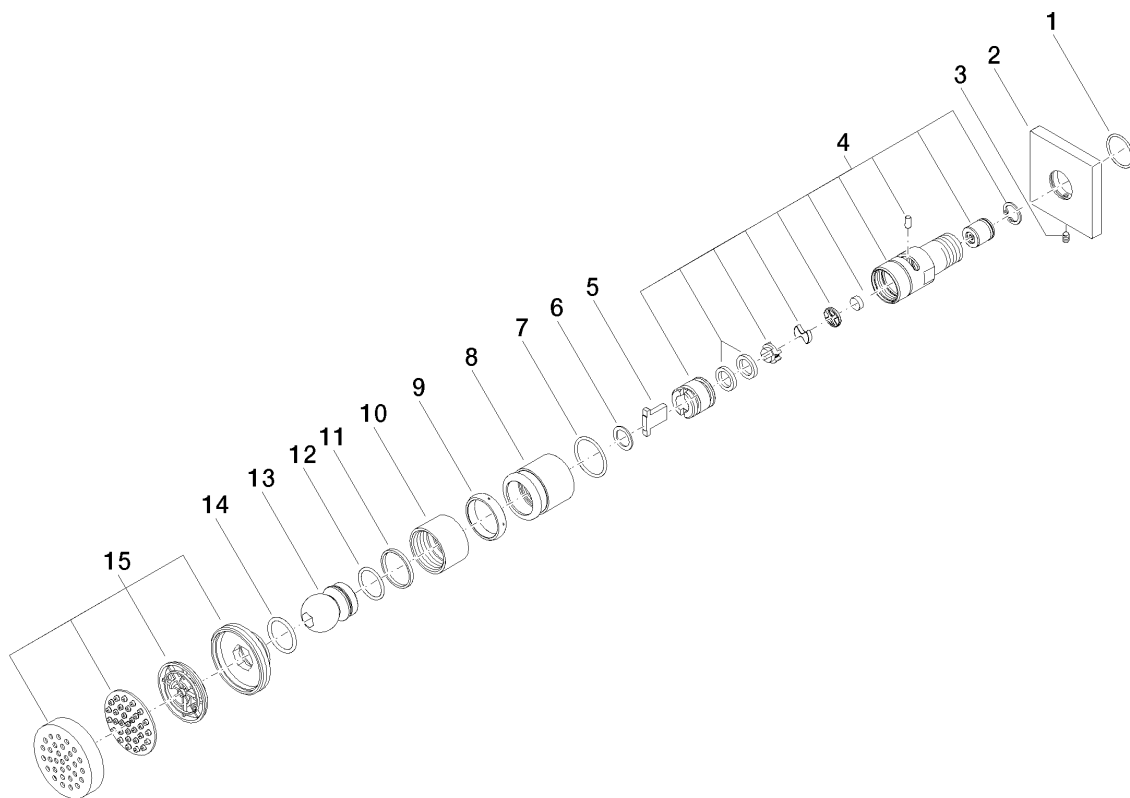

Exploded assembly drawing

Order quantity

No.	Article number	Name	Installation quantity
1	09141009890	seal	1
2	092798003ff	rosette	1
3	09311104890	pin	1
4	90120801400ff	casing (completely)	1
5	09182001490	base	1
6	09141501190	ring	1
7	09141006390	seal	1
8	092810049ff	ring	1
9	09140302290	seal	1
10	092330026ff	nut	1
11	09141501090	ring	1
12	09141003190	seal	1
13	092140011ff	connection	1
14	09141001590	seal	1
15	90120502700ff	casing (completely)	1