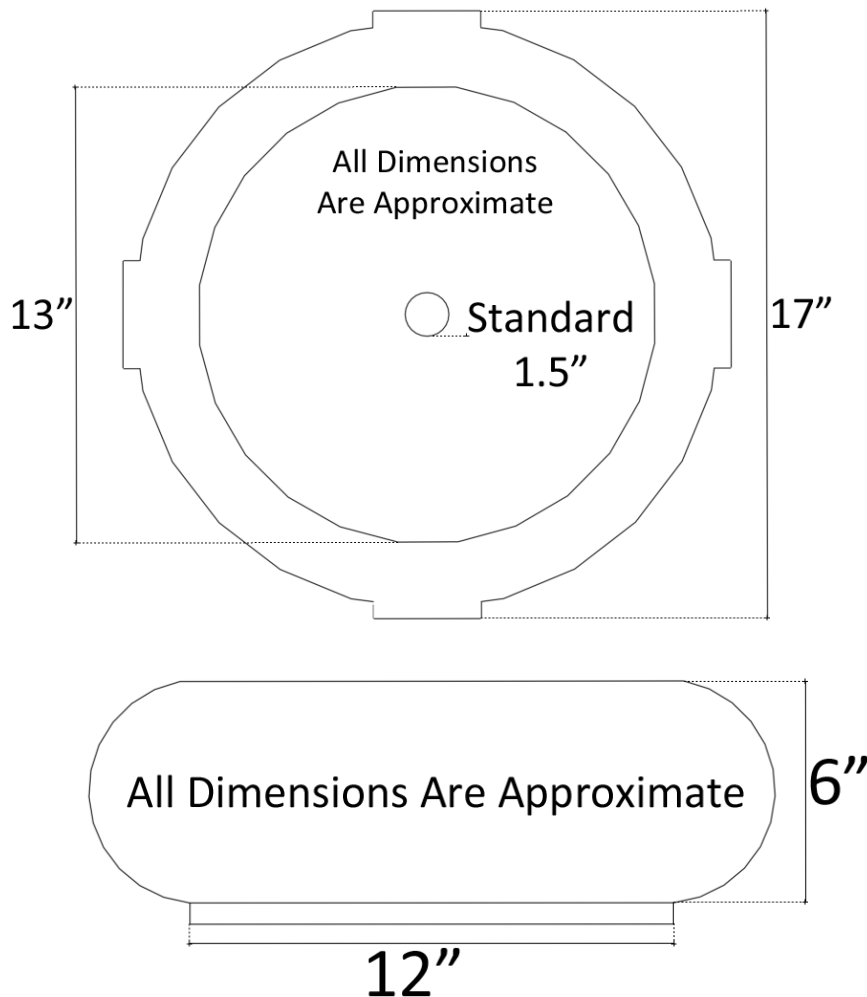

Description:

- Mosaic Interior
- Vessel Mount
- Drain Flange grouted into place, tail piece and additional parts are shipped with sink

Available Finishes:

- Plain** Plain Marble
- Patina** Dark Brown Patina finish on Marble

Specify When Ordering:

- Pattern	
A	Single Color
AR	Single Color Random
B	Polka Dot
C	Star
D	Swirl
E	Windows
F	Confetti
FR	Random Confetti
G	Stripes

- Tile Color (by #)	
Numbers are grouped by height. Only choose tiles with same height	
1-12	Venetian Glass (call for pricing on 11-12)
13-17	Tumbled Stone
18-20	Mother of Pearl

- Drain Model # & Finish	
- Standard Drain Included	
D004	Grid Strainer
D005	Lift & Turn
Optional at Standard Price	
D101-D604	Decorative Drains

DIMENSIONS WILL VARY. DO NOT use this sheet as a guide for countertop cuts.