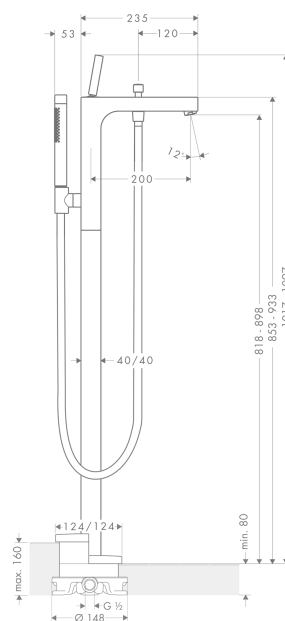

Axor Citterio

Single lever bath mixer floor-standing

Surfaces: **chrome** Article Number: **39451000**

Description

product features

- projection 200 mm
- connection type: basic set
- normal spray
- flow rate: 17 l/min
- joystick ceramic cartridge
- temperature limitation not adjustable
- with automatic resetting
- non-return valve
- integrated shower support
- connection dimension: DN15

consists of

- 2jet baton hand shower (#28532XXX)
- Metal effect shower hose 1.25 m (#28282XXX)

Mandatory Accessoires

- Basic set for bath mixer floor-standing (#10452XXX)

Technology

Design awards

reddot design award

Product image

Scale drawing

Axor Citterio
Single lever bath mixer floor-standing
Surfaces: **chrome** Article Number: **39451000**

Installation examples