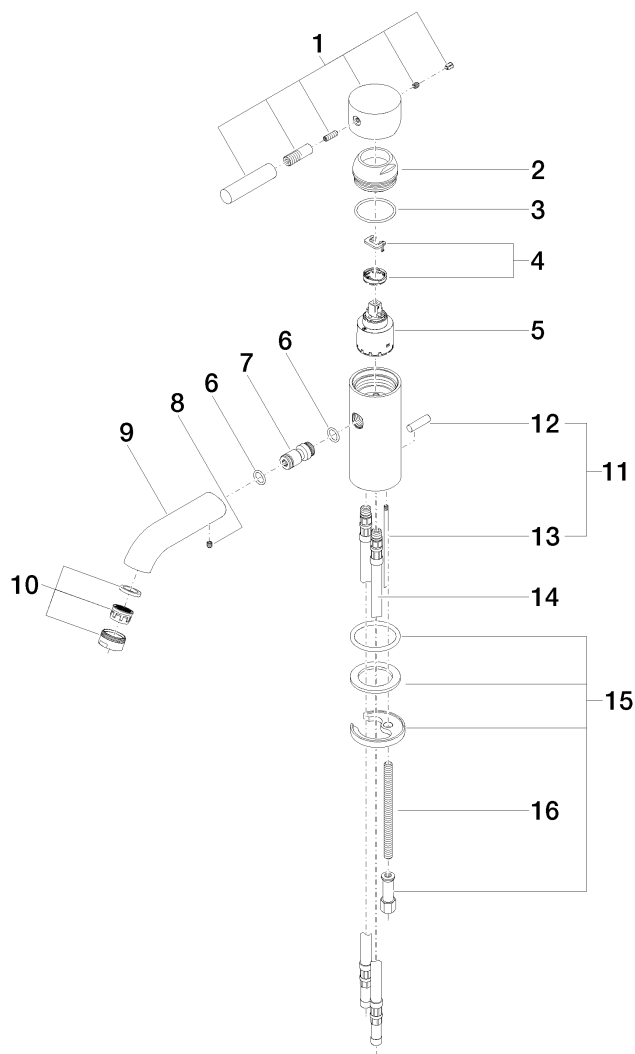

### Product specifications

- **5 1/8" projection**
- M 24 x 1 aerator – male thread
- Total height 5 3/8"
- Height to aerator/spout outlet 2"
- Ceramic disc cartridge
- 2x M 10 x 1 screw-in high pressure hose
- **US drain with overflow**
- Water flow rate limited to max. 1.5 gpm
- low lead compliant

### Surfaces

- |                 |                 |
|-----------------|-----------------|
| • chrome        | 33502625-000010 |
| • chrome        | 33502625-000010 |
| • matt platinum | 33502625-060010 |
| • matt platinum | 33502625-060010 |

**Exploded assembly drawing**

17 ——— Abba/gemini 0411.01.001.00-FF

**Order quantity**

<b>No.</b>	<b>Article number</b>	<b>Name</b>	<b>Installation quantity</b>
<b>1</b>	90206204500ff	handle	1
<b>2</b>	092830016ff	cover	1
<b>3</b>	09141013490	seal	1
<b>4</b>	0428101480090	accessories	1
<b>5</b>	09150506190	cartridge	1
<b>6</b>	09141000390	seal	2
<b>7</b>	0924040251090	nipple	1
<b>8</b>	09311103090	pin	1
<b>9</b>	09110606310ff	spout	1
<b>10</b>	90230111803ff	aerator	1
<b>11</b>	04206203080ff	pull-rod	1
<b>12</b>	092062030ff	handle	1
<b>13</b>	093109080ff	pull-rod	1
<b>14</b>	0430040450090	hose	2
<b>15</b>	0430110380090	fixing set	1
<b>16</b>	09311101290	pin	1
<b>17</b>	04110102300ff	pop-up waste	1