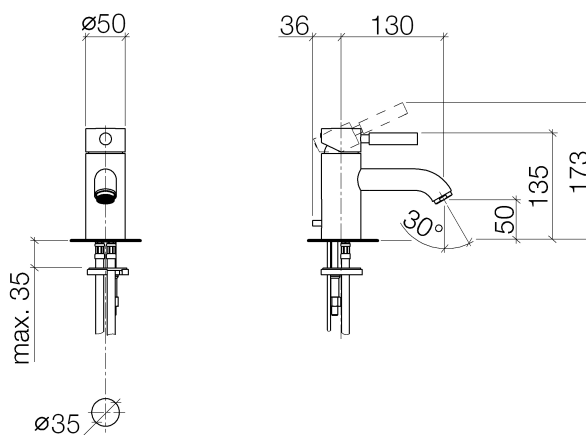

Surfaces

• chrome	33502625-000010
• chrome	33502625-000010
• matt platinum	33502625-060010
• matt platinum	33502625-060010