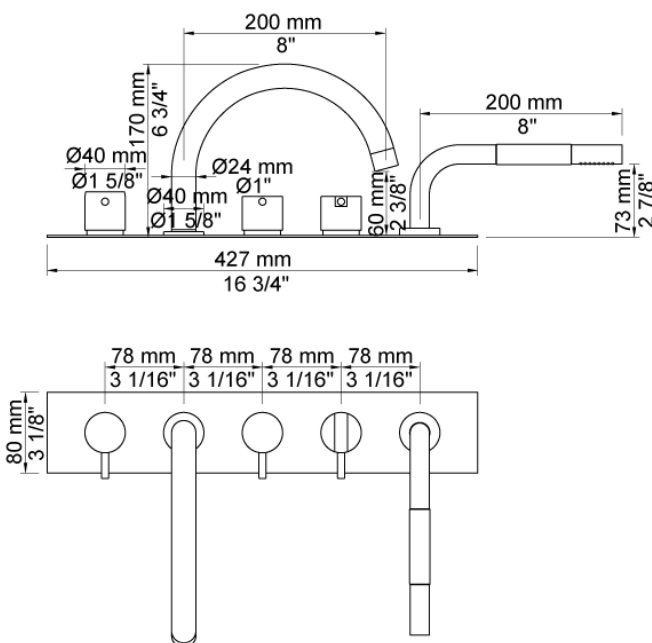

Date:

Client:

Project:

VOLA product: BK13

BK13

Two-handle mixer with swivel spout for bath filling and mixer with hand shower.

Complete with mounting bracket and water collection box.

BK13 UP = Plumbed part, fixing bracket and water collection box.

BK13 AP = Trim parts.

Flow

	Bar:	1,0	2,0	3,0	4,0	5,0
090E	(l/min)	14,4	20,4	25,0	28,9	30,0
T1	(l/min)	5,8	8,2	10,0	11,6	12,9

Available in colours

- Color 02, Grey
- Color 04, Light blue
- Color 05, Orange
- Color 06, Light green
- Color 08, Yellow
- Color 09, Dark grey
- Color 12, Mocca
- Color 14, Bright red
- Color 15, Dark blue
- Color 16, Polished chrome
- Color 17, Gloss black
- Color 18, White
- Color 19, Natural brass
- Color 20, Brushed chrome
- Color 21, Carmine red
- Color 25, Pink
- Color 27, Matt black
- Color 40, Brushed stainless steel