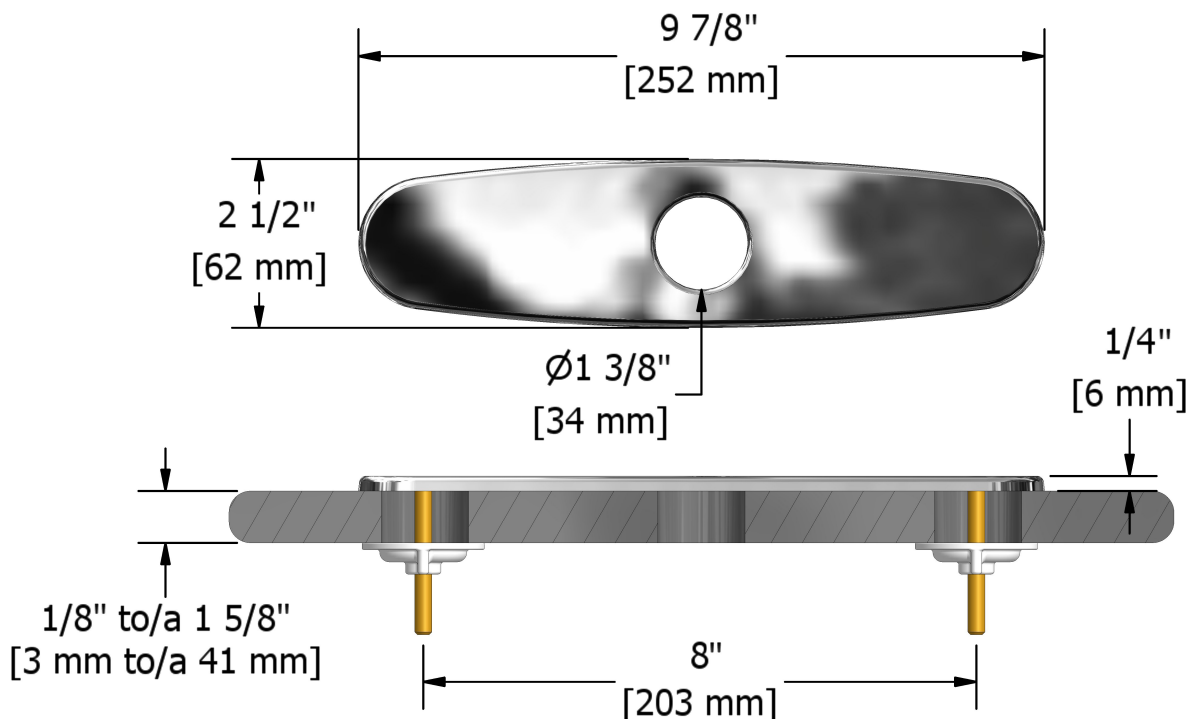

8" center kitchen faucet deck plate
PL8XX

Specifications

Descriptions

- Attach kit
- Brass
- MO101, MO201, ML101, ML201, ED101, ED601, BO501, BO601, BO701, CY101, CY601, BI101 and BI201

Available colors

- C : Chrome
- BN : Brushed nickel (PVD)
- SS : Stainless steel (PVD)

Sizes, models and finishes may differ from thoses presented.

Warranty

The Riobel inc. product carries a limited LIFETIME warranty on the finish Chrome, Gold (PVD), Brushed nickel (PVD), Night brushed (PVD), Polished nickel (PVD) and all working parts and is guaranteed from the initial date of purchase against all manufacturing defects. Other finished 1 year.