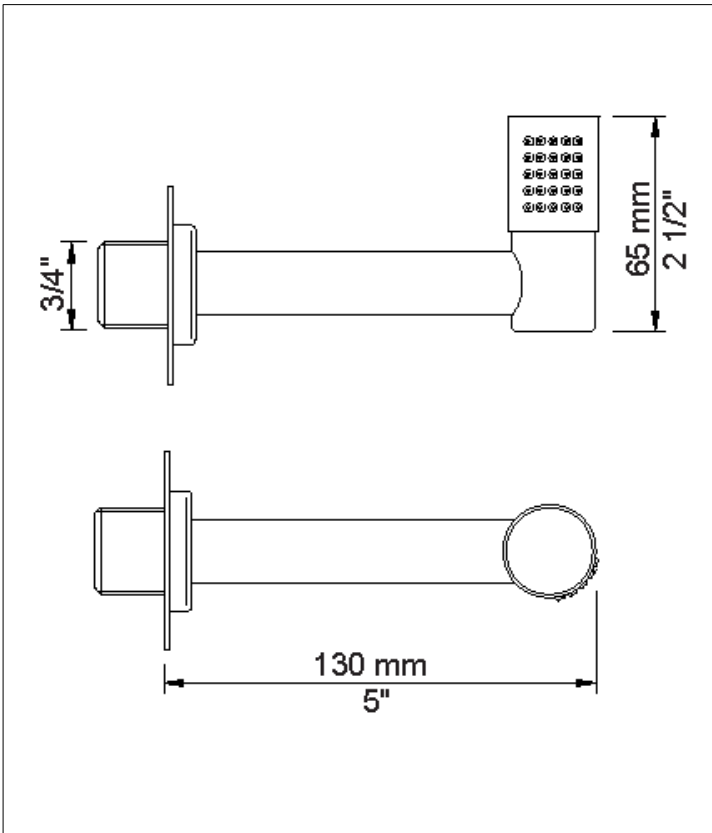

Date: _____

Client: _____

Project: _____

VOLA product: 080

080
 130 mm head shower.
 60 mm cover flange included.

Flow

	Bar:	1,0	2,0	3,0	4,0	5,0
080	(l/min)	8,1	11,4	14,0	16,2	18,1

Available in colours