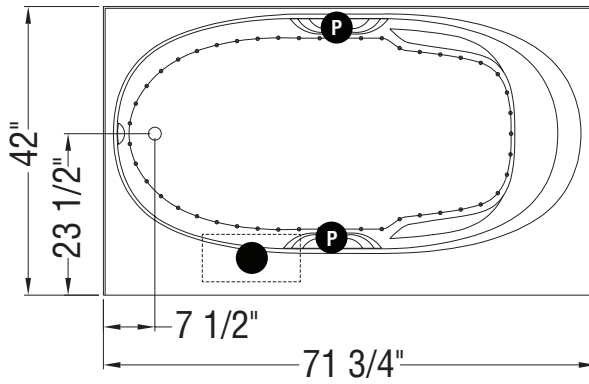

TRUE WHIRLPOOL
SYSTEM

AEROEFFECT
AIR SYSTEM

- : Indicates pump or blower positioning
- P : Indicates optional grab bars positioning
- (○) : Indicates True Whirlpool jets positioning
- (●) : Indicates Aeroeffect airjets positioning