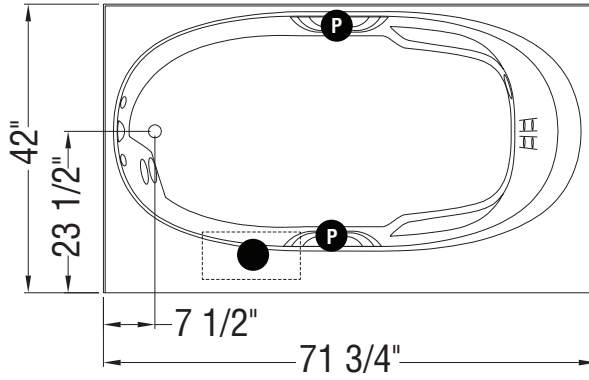

TRUE WHIRLPOOL
SYSTEM

AEROEFFECT
AIR SYSTEM

- : Indicates pump or blower positioning
- P : Indicates optional grab bars positioning
- (○) : Indicates True Whirlpool jets positioning
- (●) : Indicates Aeroeffect airjets positioning