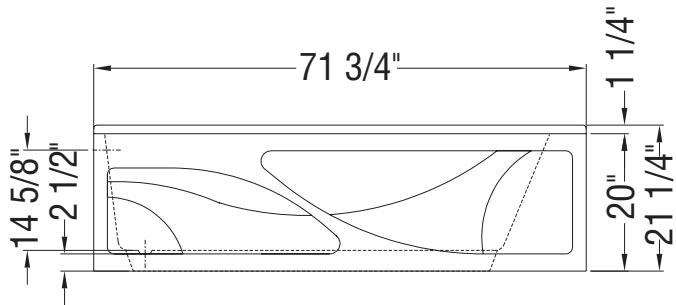

TRUE WHIRLPOOL
SYSTEM

AEROEFFECT
AIR SYSTEM

- : Indicates pump or blower positioning
- P : Indicates optional grab bars positioning
- (○) : Indicates True Whirlpool jets positioning
- (●) : Indicates Aeroeffect airjets positioning