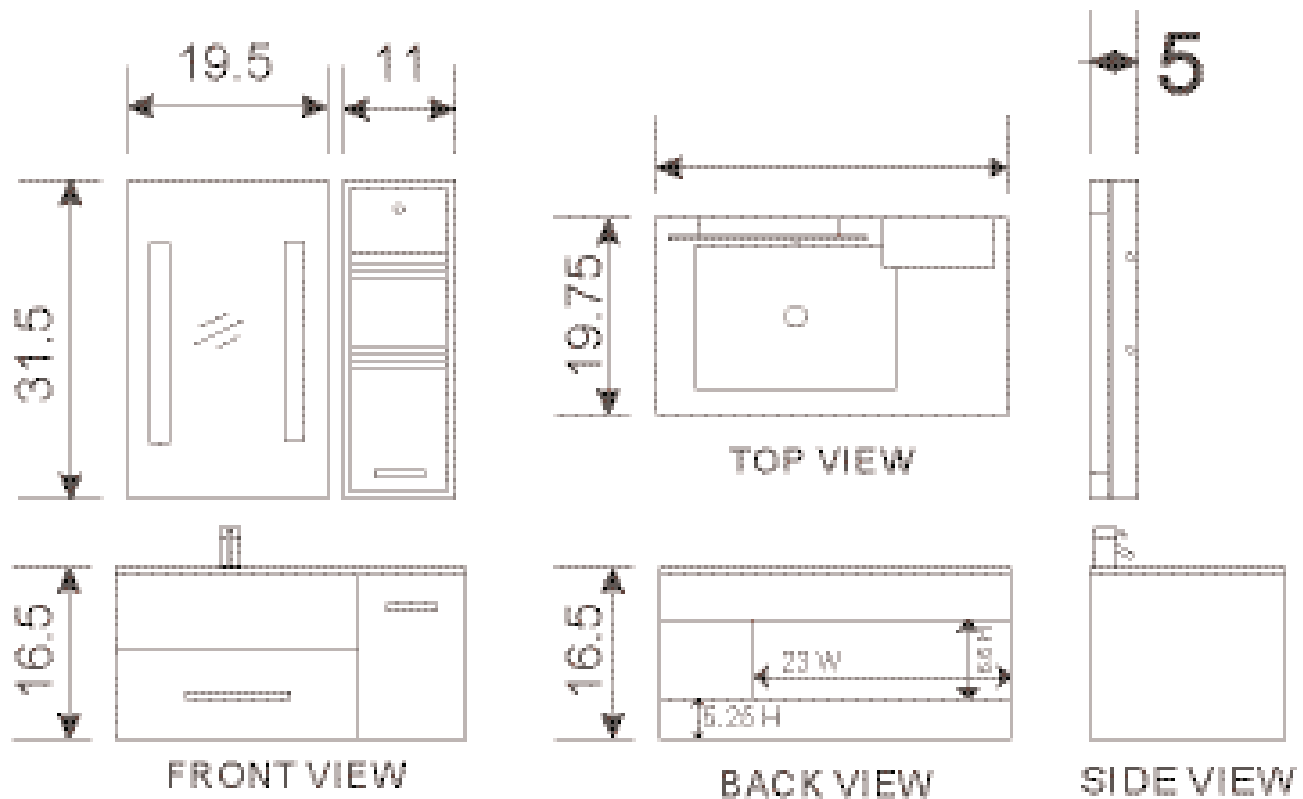

Christine 35" Single Sink - Wall Mount Vanity Set

DEC1107 Product Features

- Solid Hardwood Construction
- Toffee Finish
- Tempered Glass Countertop
- Pre-attached Glass Under-Mount Sink
- Mirror and Hanging Wall Cabinet with Shelves Included
- Chrome Pop-Up Drain
- Soft-Closing Single-Door Cabinet
- One Functional Pull-Out Drawer
- Satin Nickel Finish Hardware
- Size: 35"W x 19.75"D x 16.75"H

Related Product

- Springfield 55" Wall-Mount Single Vessel Sink Vanity (DEC1101)
- Citrus 48" Single Sink Vanity (DEC074-S)
- Rome 43" Single Sink Vanity Set (DEC010)
- Milan 43" Single Sink Vanity (DEC025)
- Sierra 40" Single Sink Vanity (DEC026)
- Paris 36" Single Sink Vanity Set (DEC012A)
- Elite 30" Single Sink Vanity Set (DEC020)