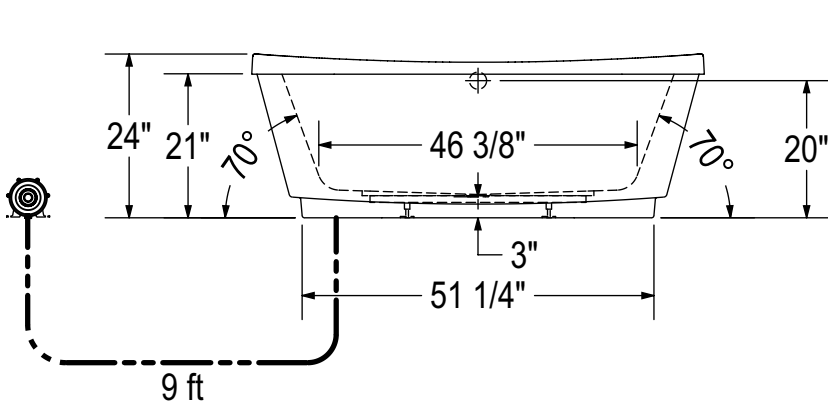

AIR SYSTEM

(●) : Indicates Aerofeel airjets positioning

(☼) : Indicates chromatherapy light positioning

All dimensions are approximate. Structure measurements must be verified against the unit to ensure proper fit.