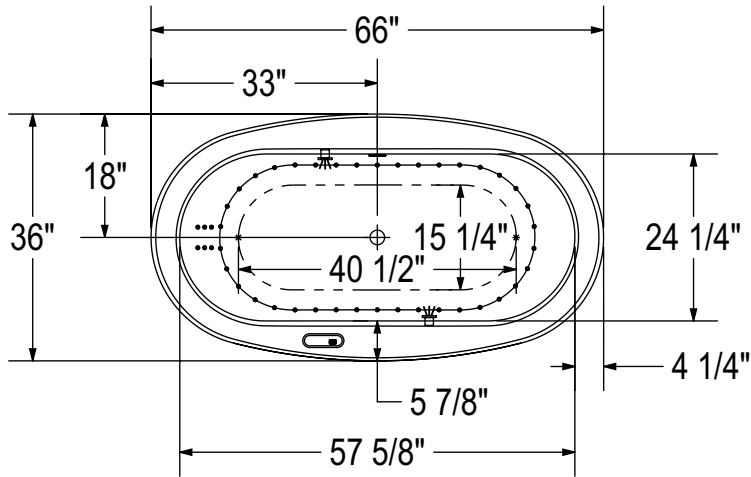

AIR SYSTEM

(●) : Indicates Aerofeel airjets positioning

(☼) : Indicates chromatherapy light positioning

All dimensions are approximate. Structure measurements must be verified against the unit to ensure proper fit.