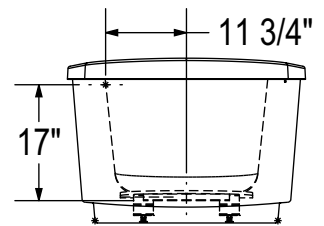

AIR SYSTEM

(●) : Indicates Aerofeel airjets positioning

(☼) : Indicates chromatherapy light positioning

All dimensions are approximate. Structure measurements must be verified against the unit to ensure proper fit.