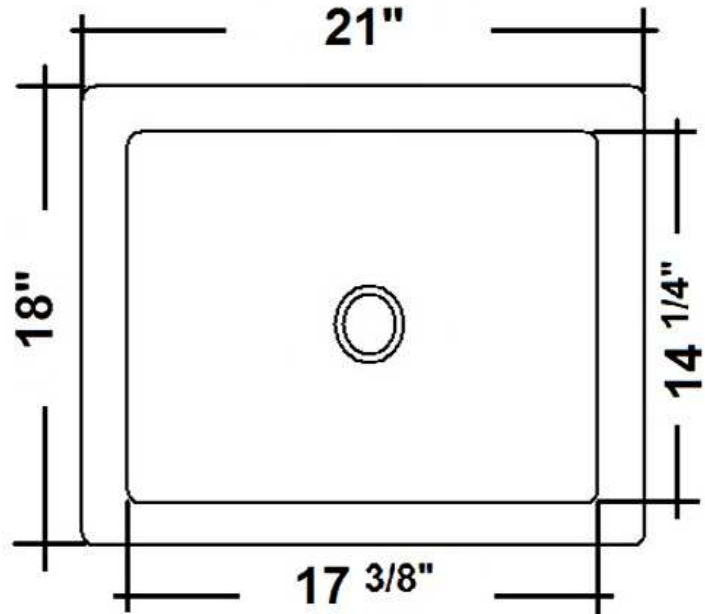

Finishes:

AC Hammered Antique Copper

Compliance Certification
Material is consistent with
UNS C81100 Copper Casting
Alloy with respect to chemical
composition.

W: 21"
D: 18"

Interior Dimensions:

Basin: 17 3/8" x 14 1/4"
Basin Depth: 9"

Dimensions of fixture are nominal and may vary. Dimensions and specifications subject to change without notice.