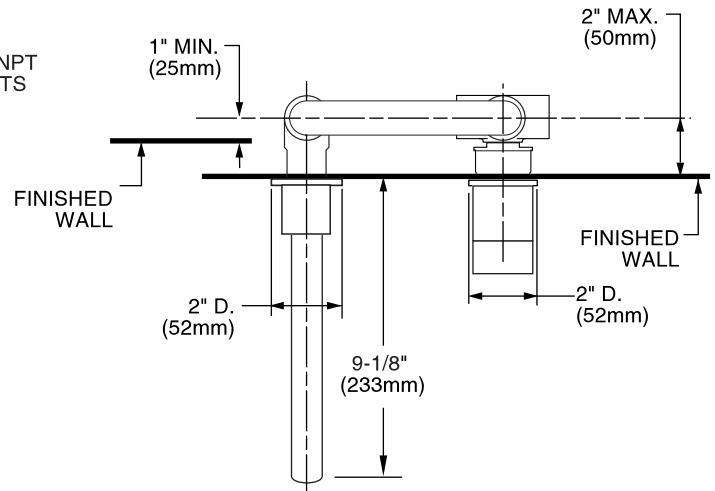

MODEL NUMBER:

- 2064.461 One Single Control Wall Mount Grid Drain

GENERAL DESCRIPTION:

Cast brass valve body on 4" centers. 35mm washerless ceramic disc valve cartridge with integral hot limit safety stop. Brass spout, metal lever handle. All brass grid drain body with 1-1/4" (32mm) tailpiece. 1.5 gpm/5.7L/min. maximum flow rate.

Adjustable Hot Limit Safety Stop: Limits the amount of hot water allowed to mix with cold. Reduces the risk of accidental scalding.

Low Lead: Meets NSF Standard 61/Section 9 & Prop 65 lead requirements.

Choice of Finishes: Available in Polished Chrome or Satin Nickel (PVD).

SUGGESTED SPECIFICATION:

One handle in-wall lavatory faucet shall feature cast brass valve body. Shall also feature a washerless ceramic disc valve cartridge with integral hot limit safety stop. Fitting shall be American Standard Model #2064.461__.