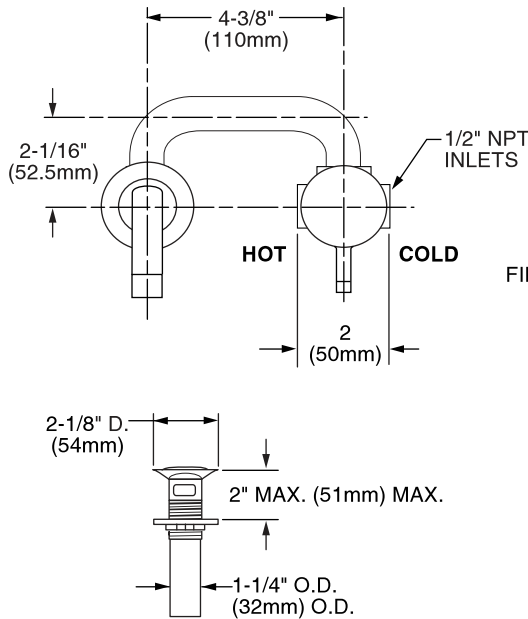

MODEL NUMBER:

- 2064.461 One Single Control Wall Mount Grid Drain

GENERAL DESCRIPTION:

Cast brass valve body on 4" centers. 35mm washerless ceramic disc valve cartridge with integral hot limit safety stop. Brass spout, metal lever handle. All brass grid drain body with 1-1/4" (32mm) tailpiece. 1.5 gpm/5.7L/min. maximum flow rate.

Adjustable Hot Limit Safety Stop: Limits the amount of hot water allowed to mix with cold. Reduces the risk of accidental scalding.

Low Lead: Meets NSF Standard 61/Section 9 & Prop 65 lead requirements.

Choice of Finishes: Available in Polished Chrome or Satin Nickel (PVD).

SUGGESTED SPECIFICATION:

One handle in-wall lavatory faucet shall feature cast brass valve body. Shall also feature a washerless ceramic disc valve cartridge with integral hot limit safety stop. Fitting shall be American Standard Model #2064.461__.