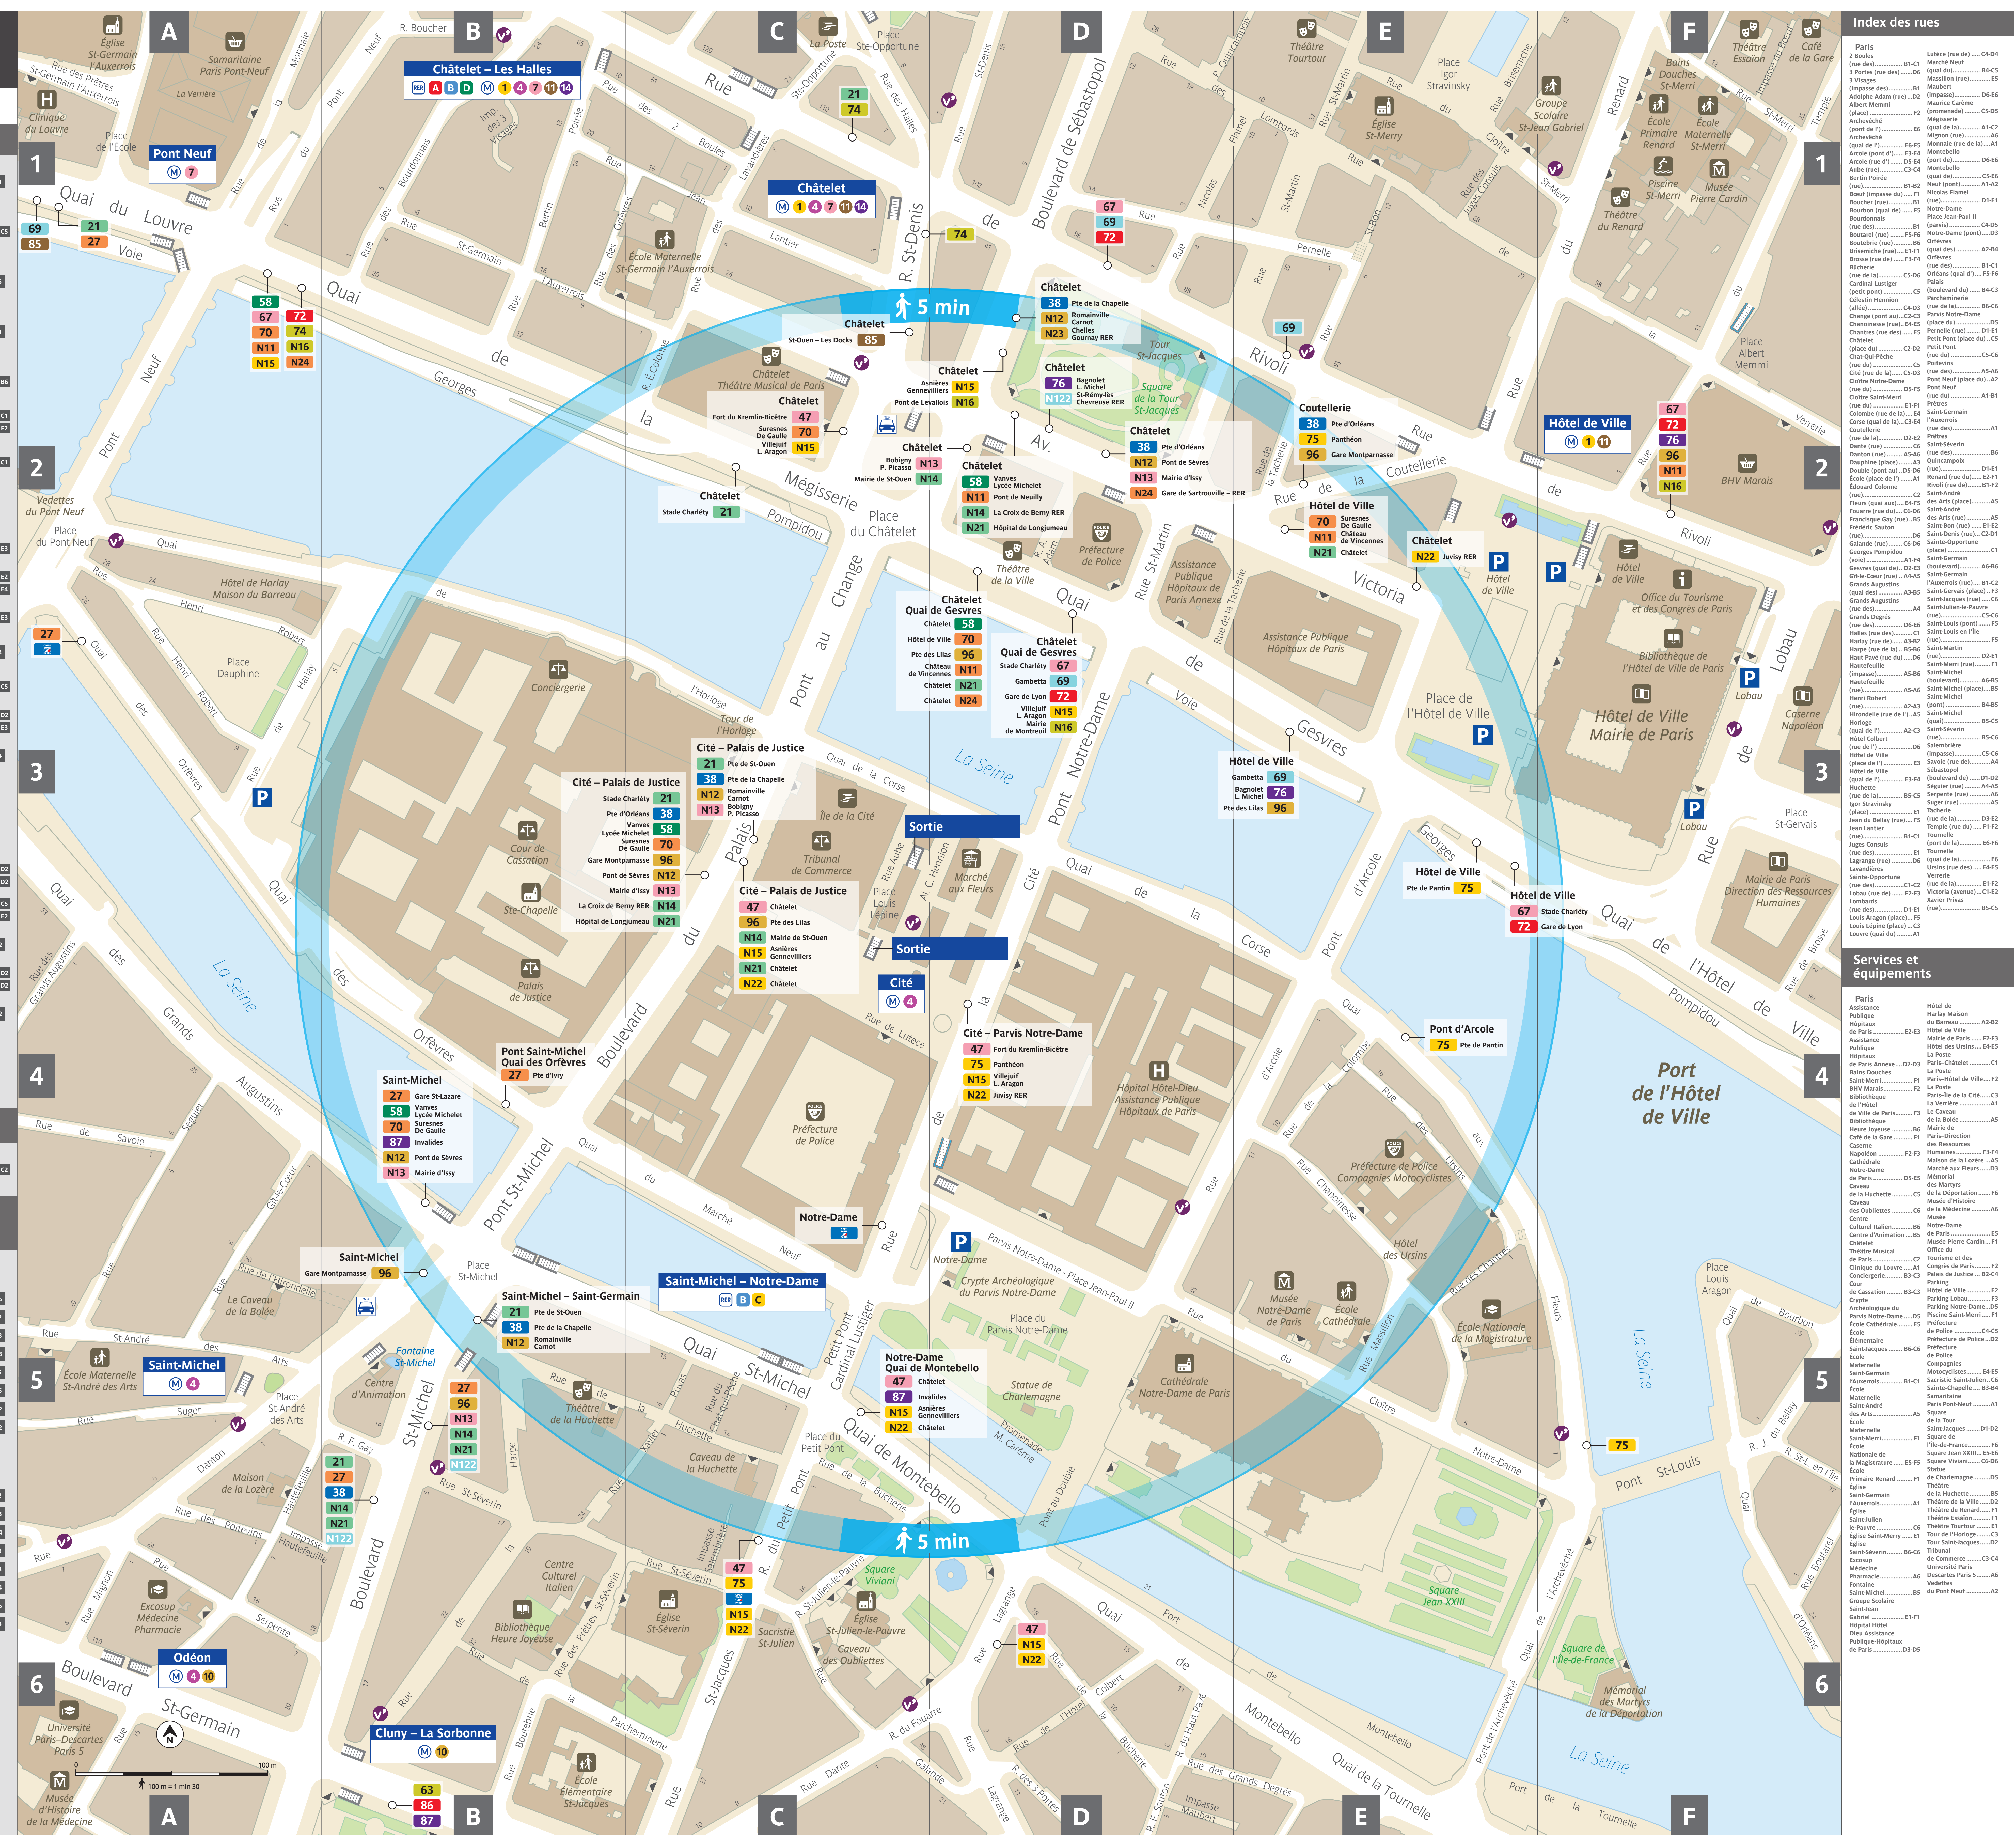

Lignes de transport en commun

Map of Paris Métro lines (RER, M, BUS) and bus routes (N11-N24) with icons for accessibility and specific destinations.

Services

Icons and text for public services including Taxi, Vélib', and other urban facilities.

Tourisme - Culture section listing landmarks like Cathédrale Notre-Dame de Paris, Théâtre Musical de Paris, and Musée Notre-Dame de Paris.

Services - Équipements section listing public facilities such as Assistance Publique Hôpitaux de Paris, Cour de Cassation, and various museums.

Index des rues: A grid-based index of streets in the district, listing street names and their corresponding grid coordinates (A-F, 1-6).

Services et équipements: A detailed list of services and facilities available in the district, including public buildings, cultural institutions, and healthcare services.