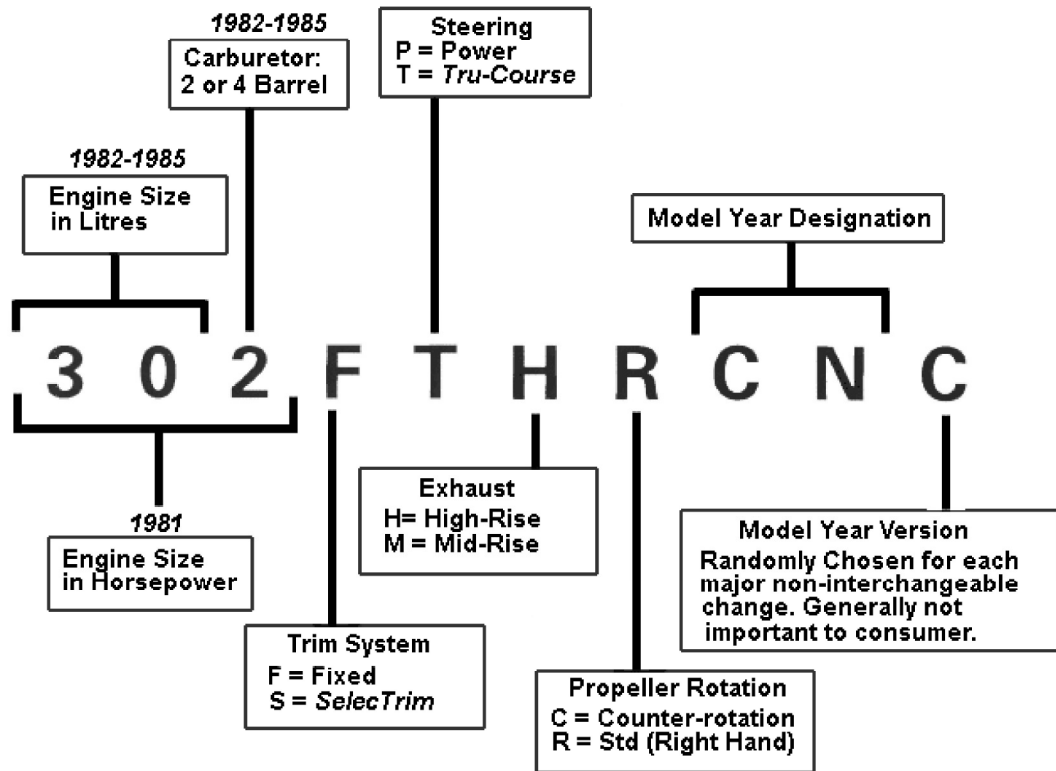

MODEL NUMBER CODE INFORMATION Stern Drives 1981-1985

Model Year Designation	Year
CIF, CIS	1981
CNC, CNG	1982
CTR	1983
CRA, CRJ	1984
COM, COK	1985