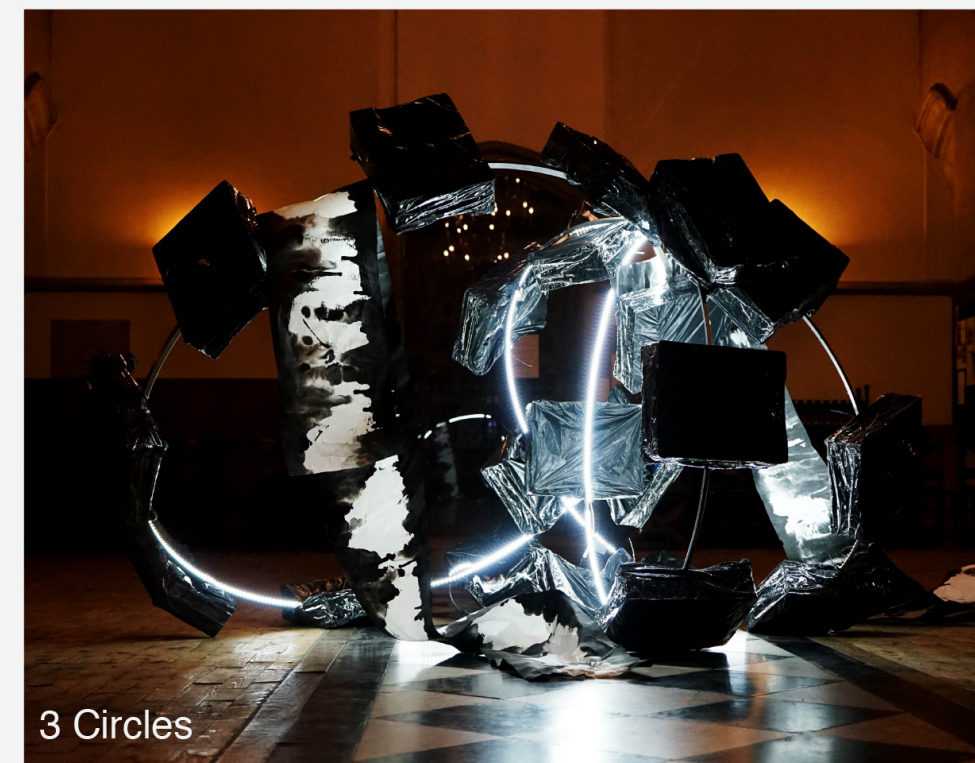

Dante Project: Higher Dimensions, 2022

Mild steel, plastic, LED, ink and rice paper

220 x 250 x 400 cm

DANTE PROJECT: HIGHER DIMENSIONS

- A stereographic projection can project a sphere's surface into a plane.
- Imagine projecting 7-Terrance Mount into higher dimensions and painted as follows:

Dante Project: Higher Dimensions, 2022

Mild steel, plastic, lace, LED, ink and rice paper
220 x 300 x 400 cm

4 Circles (Final Choice)

It will be in the RCA Show with ink painting curtains and lace-wrapped baskets.