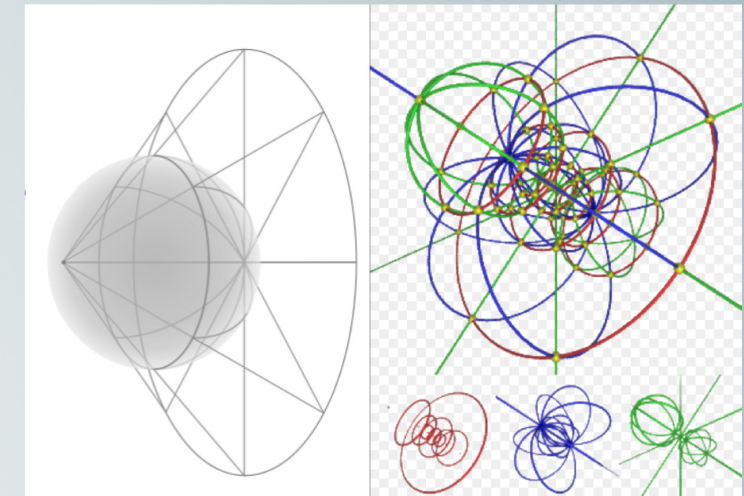

Dante Project: Higher Dimensions, 2022

Mild steel, plastic, LED, ink and rice paper

220 x 250 x 400 cm

DANTE PROJECT: HIGHER DIMENSIONS

- A stereographic projection can project a sphere's surface into a plane.
- Imagine projecting 7-Terrance Mount into higher dimensions and painted as follows:

Dante Project: Higher Dimensions, 2022

Mild steel, plastic, lace, LED, ink and rice paper
220 x 300 x 400 cm

4 Circles (Final Choice)

It will be in the RCA Show with ink painting curtains and lace-wrapped baskets.