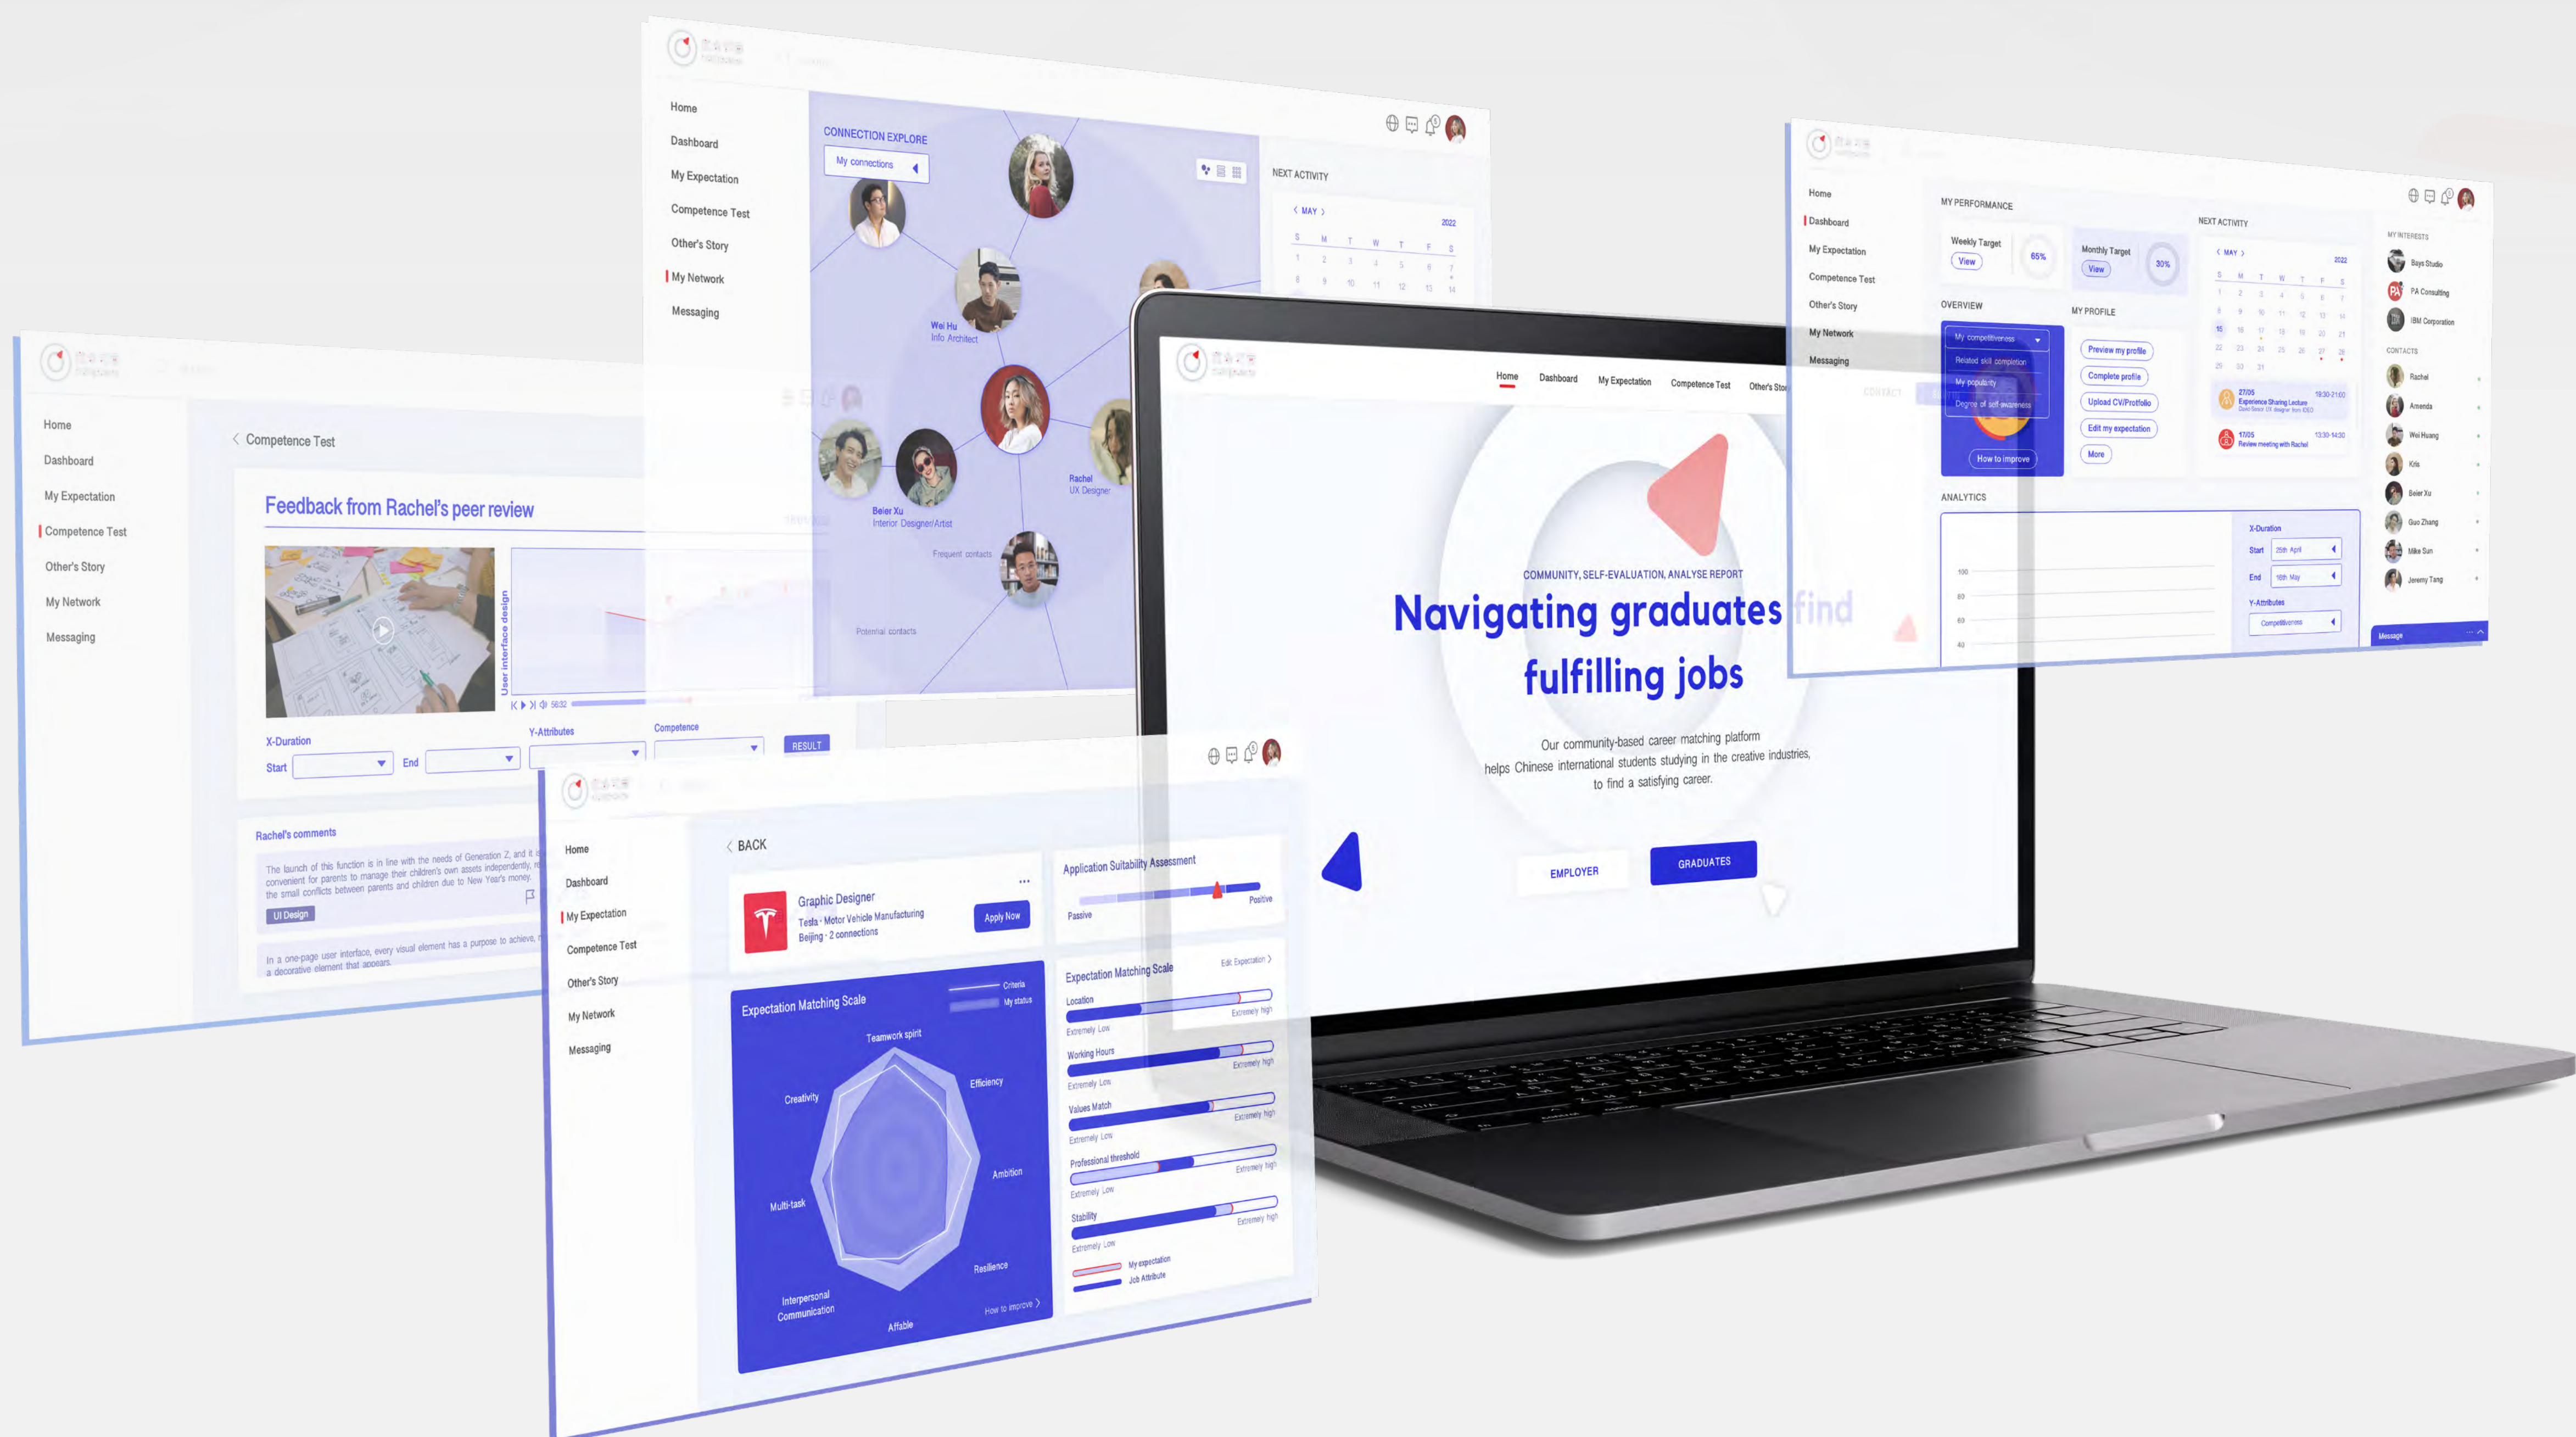

CompaSOS

A community-based career matching platform.

Sinan Gu
Ruoyang Sun

救命司南 compasos

Our community-based career matching platform which helps hovering graduates studying in the creative industries, who wants to find a satisfying career in the future, by providing them with self-evaluate approaches and intuitive analyse report to adapt to the changing job market and make assertive choices.

Peer review & test

Provide an objective view for graduates to build self-awareness

"I don't know if I'm making the right choice. I'm not even sure what skills I have that are related to the industry's criteria."

Updated reports

Give graduates a broader view of the industry information

"The future of different areas is very uncertain for me. I totally have no idea what should I do for the future."

Intuitive visual reports